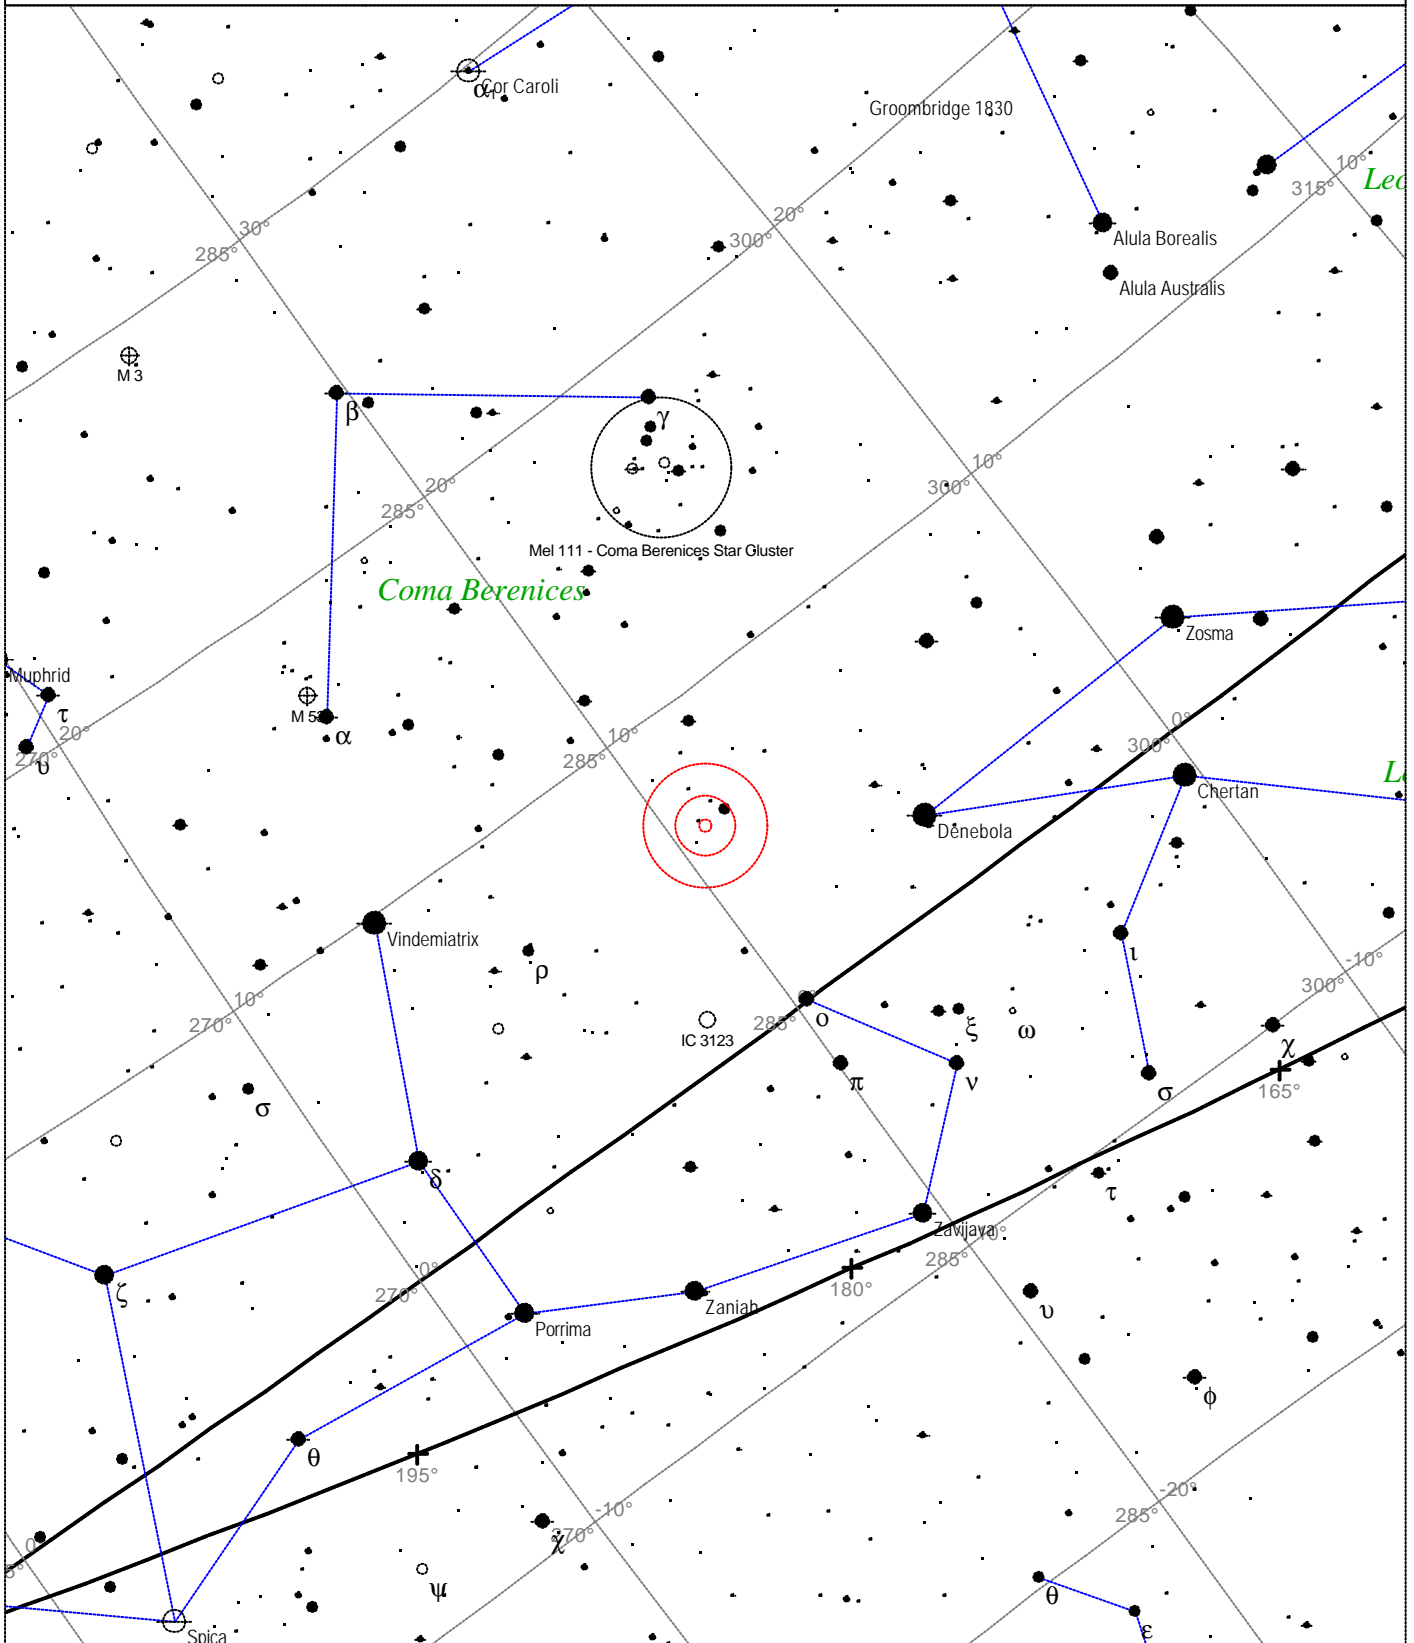

Messier 99 - Galaxy

<p>STARS</p> <ul style="list-style-type: none"> ● <3 ● 3.5 ● 4 ● 4.5 ● 5 ● 5.5 	<p>SYMBOLS</p> <ul style="list-style-type: none"> ● Multiple star ○ Variable star ☄ Comet ☾ Galaxy □ Bright nebula ◻ Dark nebula ⊕ Globular cluster ○ Open cluster ♁ Planetary nebula ⊞ Quasar △ Radio source ✕ X-ray source ○ Other object 	<p><i>Messier 99 - Galaxy</i> Magnitude: 10.4 Surface brightness: 12.3 mag/sq arcmin Size: 5.3'x4.6' Position angle: 40° Right ascension: 12h 18m 55s Declination: +14° 24' 22" Constellation: Coma Berenices</p>
--	---	--

Local Time: 19:40:11 12-Sep-2002
 Location: 53° 27' 0" N 2° 31' 0" W

UTC: 19:40:11 12-Sep-2002
 RA: 12h18m55s Dec: +14° 24' Field: 45.0°

Sidereal Time: 18:56:39
 Julian Day: 2452530.3196