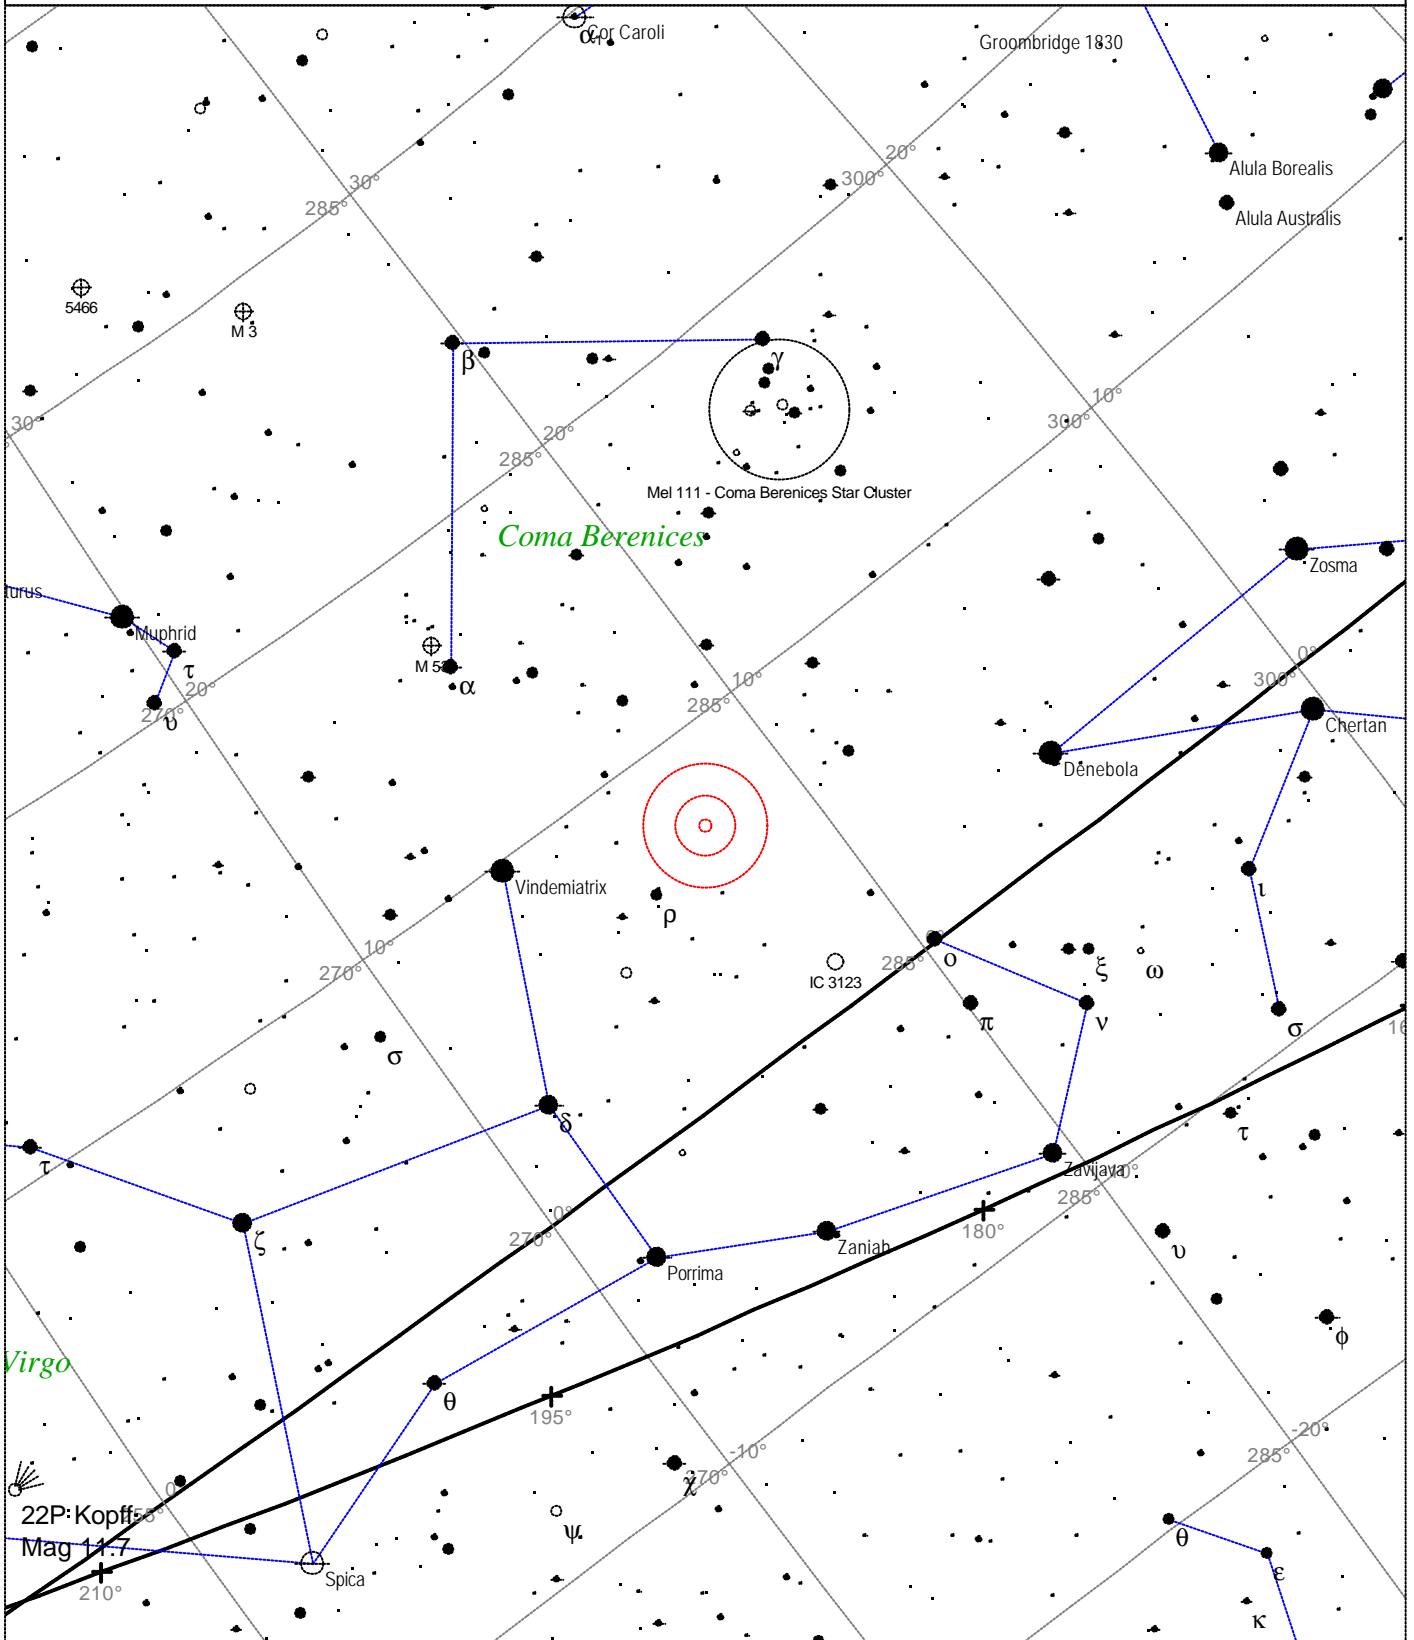

Messier 89 - Galaxy

STARS		SYMBOLS			<i>Messier 89 - Galaxy</i> Magnitude: 10.9 Surface brightness: 11.4 mag/sq arcmin Size: 5.3'x4.8' Right ascension: 12h 35m 46s Declination: +12° 32' 42" Constellation: Virgo
● <3	· 6	● Multiple star	◻ Dark nebula	△ Radio source	
● 3.5	· 6.5	○ Variable star	⊕ Globular cluster	× X-ray source	
● 4	· >7	☄ Comet	○ Open cluster	○ Other object	
● 4.5		☾ Galaxy	♁ Planetary nebula		
● 5		◻ Bright nebula	☉ Quasar		
● 5.5					

Local Time: 19:40:11 12-Sep-2002
 Location: 53° 27' 0" N 2° 31' 0" W

UTC: 19:40:11 12-Sep-2002
 RA: 12h35m46s Dec: +12° 32' Field: 45.0°

Sidereal Time: 18:56:39
 Julian Day: 2452530.3196