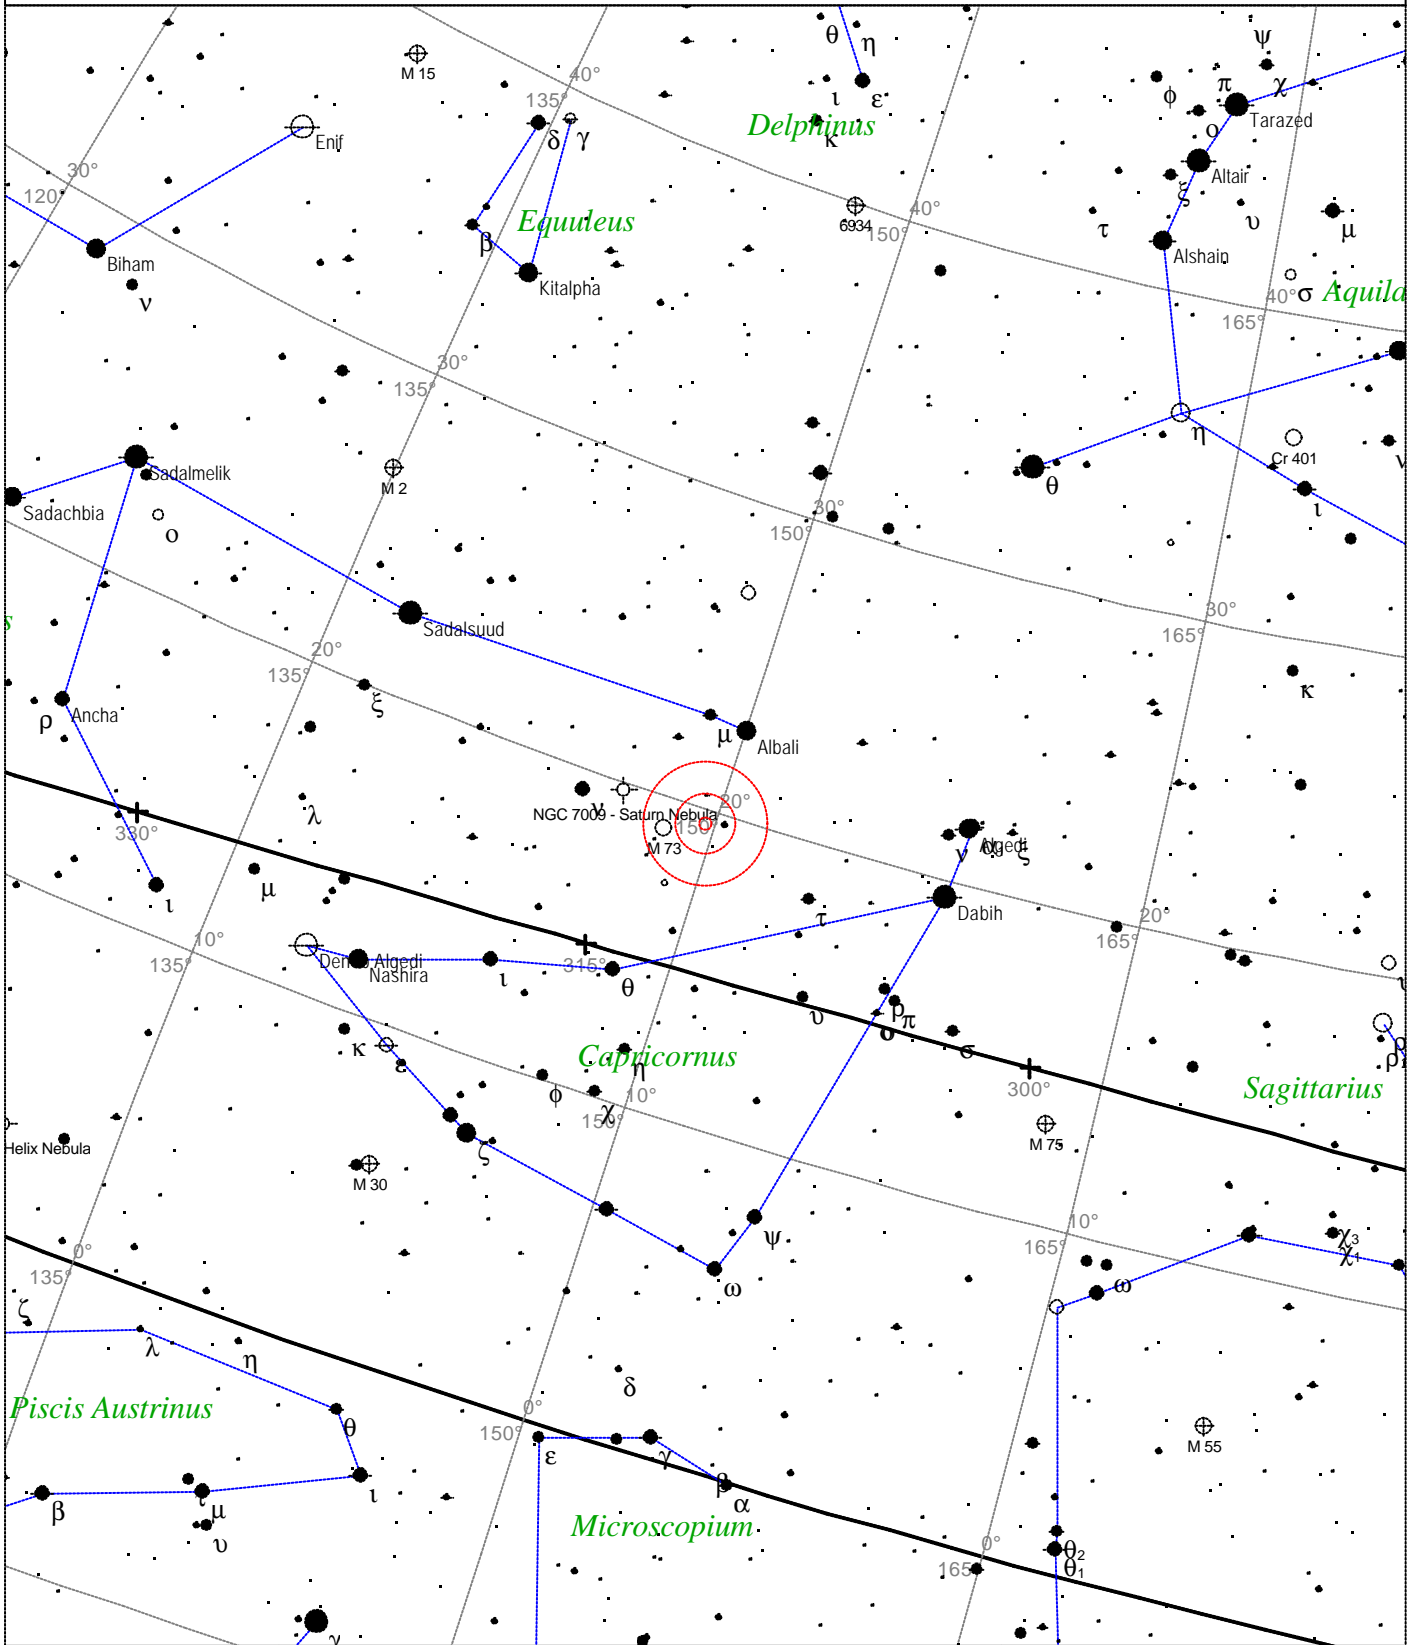

Messier 72 - Globular Cluster

STARS		SYMBOLS			Messier 72 - Globular Cluster Magnitude: 9.3 Size: 5.1' Right ascension: 20h 53m 37s Declination: -12° 31' 37" Constellation: Aquarius
● <3	· 6	● Multiple star	◻ Dark nebula	△ Radio source	
● 3.5	· 6.5	○ Variable star	⊕ Globular cluster	× X-ray source	
● 4	· >7	☄ Comet	○ Open cluster	○ Other object	
● 4.5		☾ Galaxy	♁ Planetary nebula		
● 5		◻ Bright nebula	☄ Quasar		
● 5.5					

Local Time: 19:40:11 12-Sep-2002
 Location: 53° 27' 0" N 2° 31' 0" W

UTC: 19:40:11 12-Sep-2002
 RA: 20h53m37s Dec: -12° 31' Field: 45.0°

Sidereal Time: 18:56:39
 Julian Day: 2452530.3196