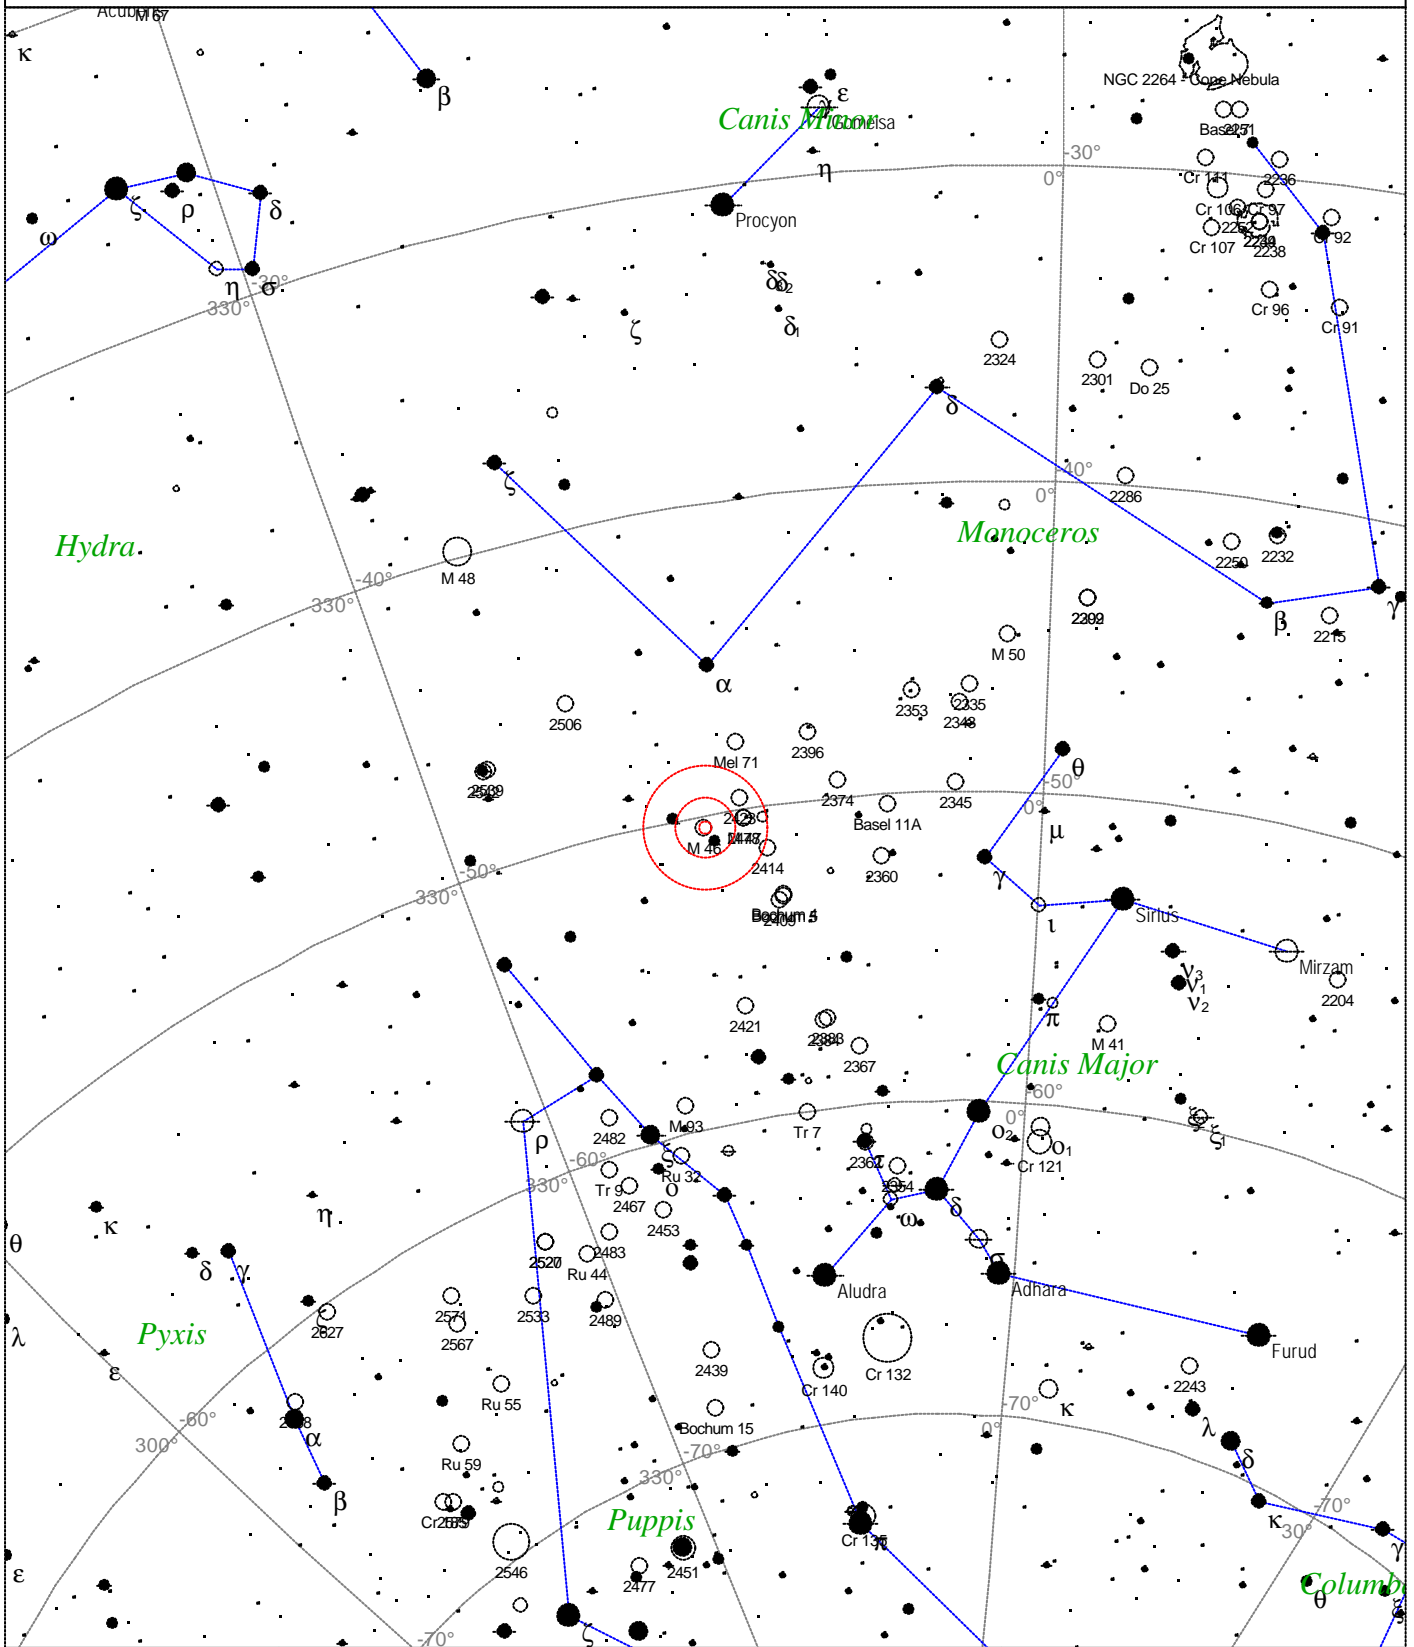

Messier 46 - Open cluster

STARS ● <3 · 6 ● 3.5 · >6.5 ● 4 ● 4.5 ● 5 ● 5.5		SYMBOLS ● Multiple star □ Dark nebula △ Radio source ○ Variable star ⊕ Globular cluster × X-ray source ☄ Comet ○ Open cluster ○ Other object ☾ Galaxy ☽ Planetary nebula □ Bright nebula ☄ Quasar			Messier 46 - Open cluster Magnitude: 6.1 Size: 27.0' Right ascension: 7h 41m 53s Declination: -14° 48' 42" Constellation: Puppis
--	--	---	--	--	---

Local Time: 19:40:11 12-Sep-2002 UTC: 19:40:11 12-Sep-2002 Sidereal Time: 18:56:39
 Location: 53° 27' 0" N 2° 31' 0" W RA: 7h41m53s Dec: -14° 48' Field: 45.0° Julian Day: 2452530.3196