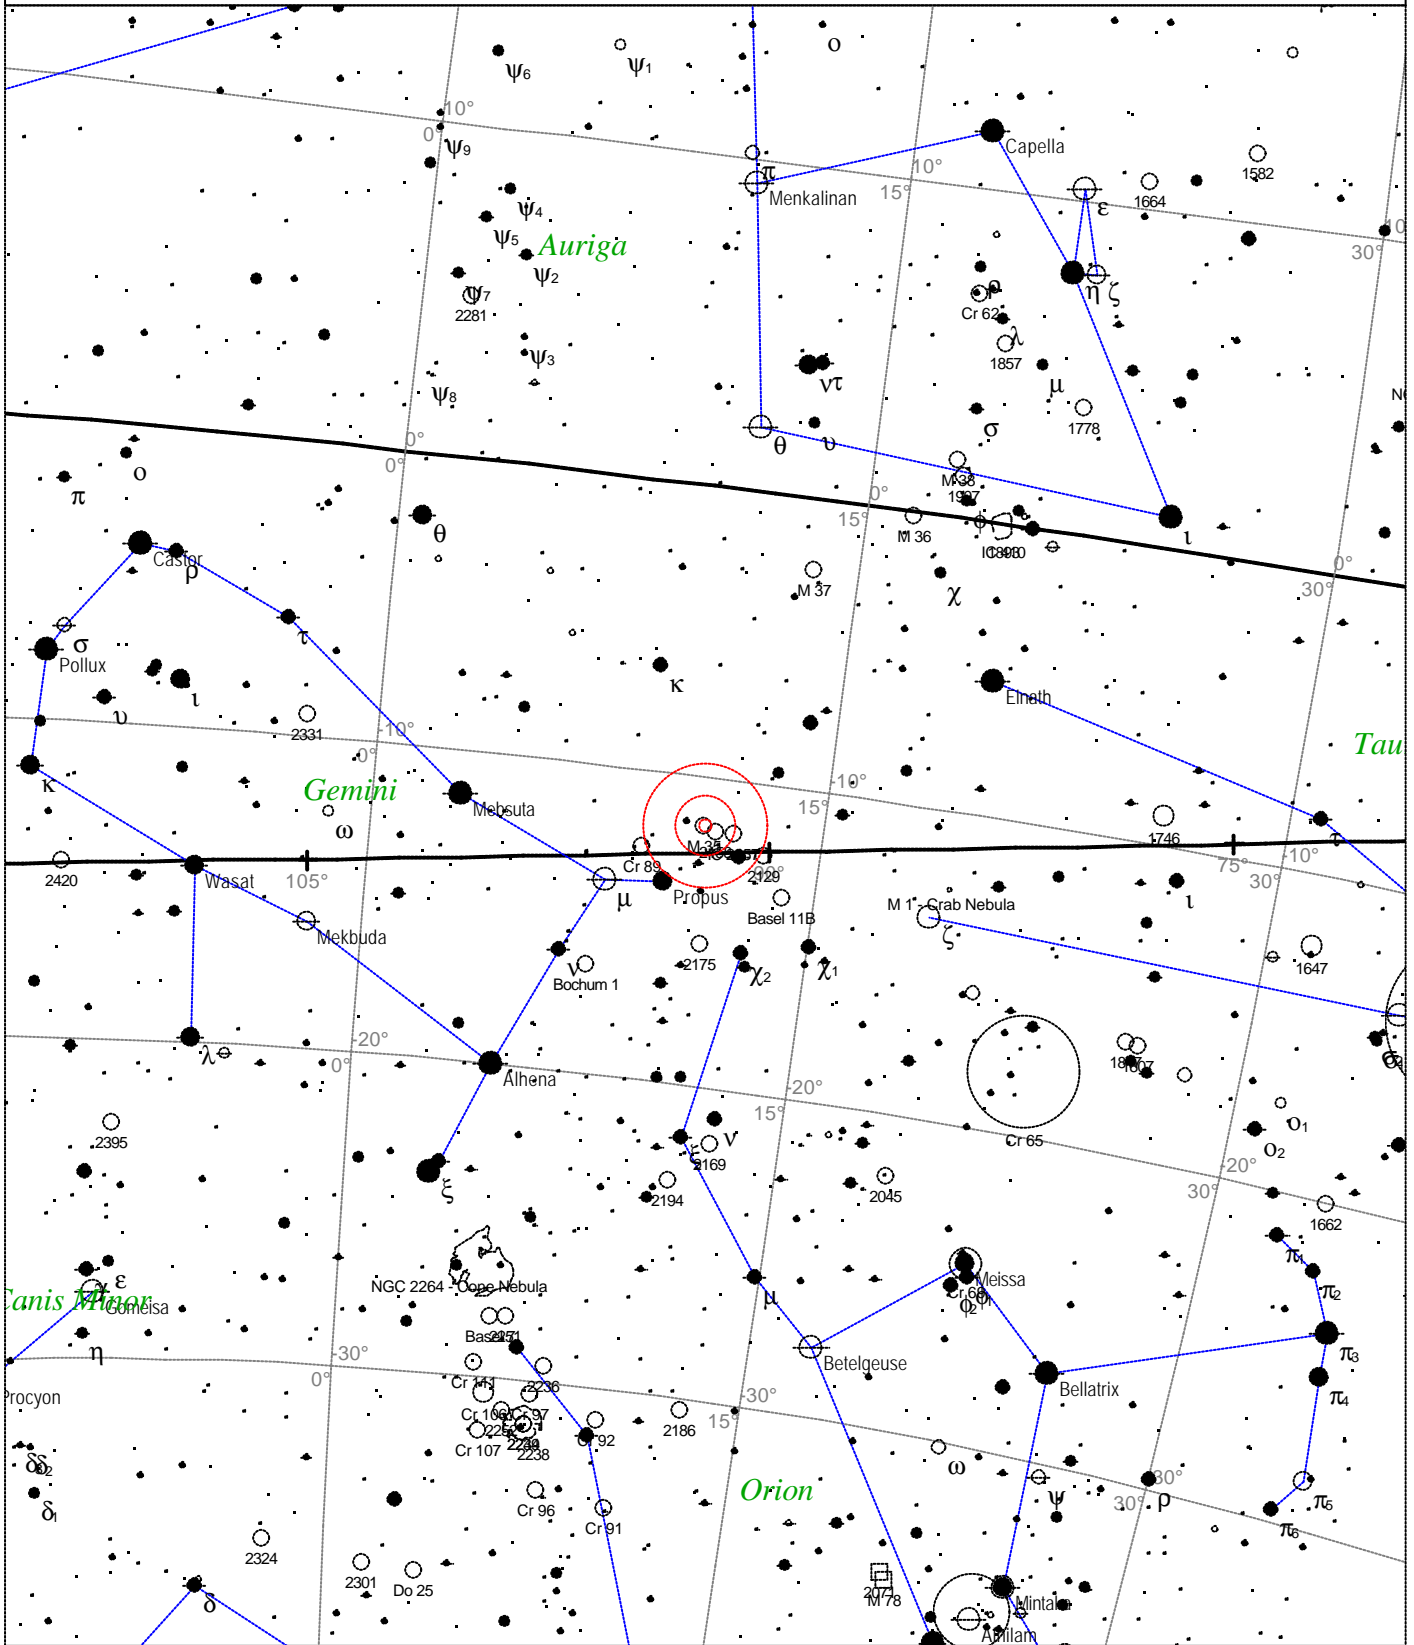

Messier 35 - Open Cluster

| STARS | SYMBOLS | | | Messier 35 - Open cluster |
|-------|-----------------|--------------------|----------------|---------------------------|
| ● <3 | ● Multiple star | ◻ Dark nebula | △ Radio source | Magnitude: 5.1 |
| ● 3.5 | ○ Variable star | ⊕ Globular cluster | × X-ray source | Size: 28.0' |
| ● 4 | ☄ Comet | ○ Open cluster | ○ Other object | Right ascension: 6h 9m 8s |
| ● 4.5 | ☾ Galaxy | ⊕ Planetary nebula | | Declination: +24° 21' 1" |
| ● 5 | ◻ Bright nebula | ☄ Quasar | | Constellation: Gemini |
| ● 5.5 | | | | |

Local Time: 19:40:11 12-Sep-2002
 Location: 53° 27' 0" N 2° 31' 0" W

UTC: 19:40:11 12-Sep-2002
 RA: 6h09m08s Dec: +24° 21' Field: 45.0°

Sidereal Time: 18:56:39
 Julian Day: 2452530.3196