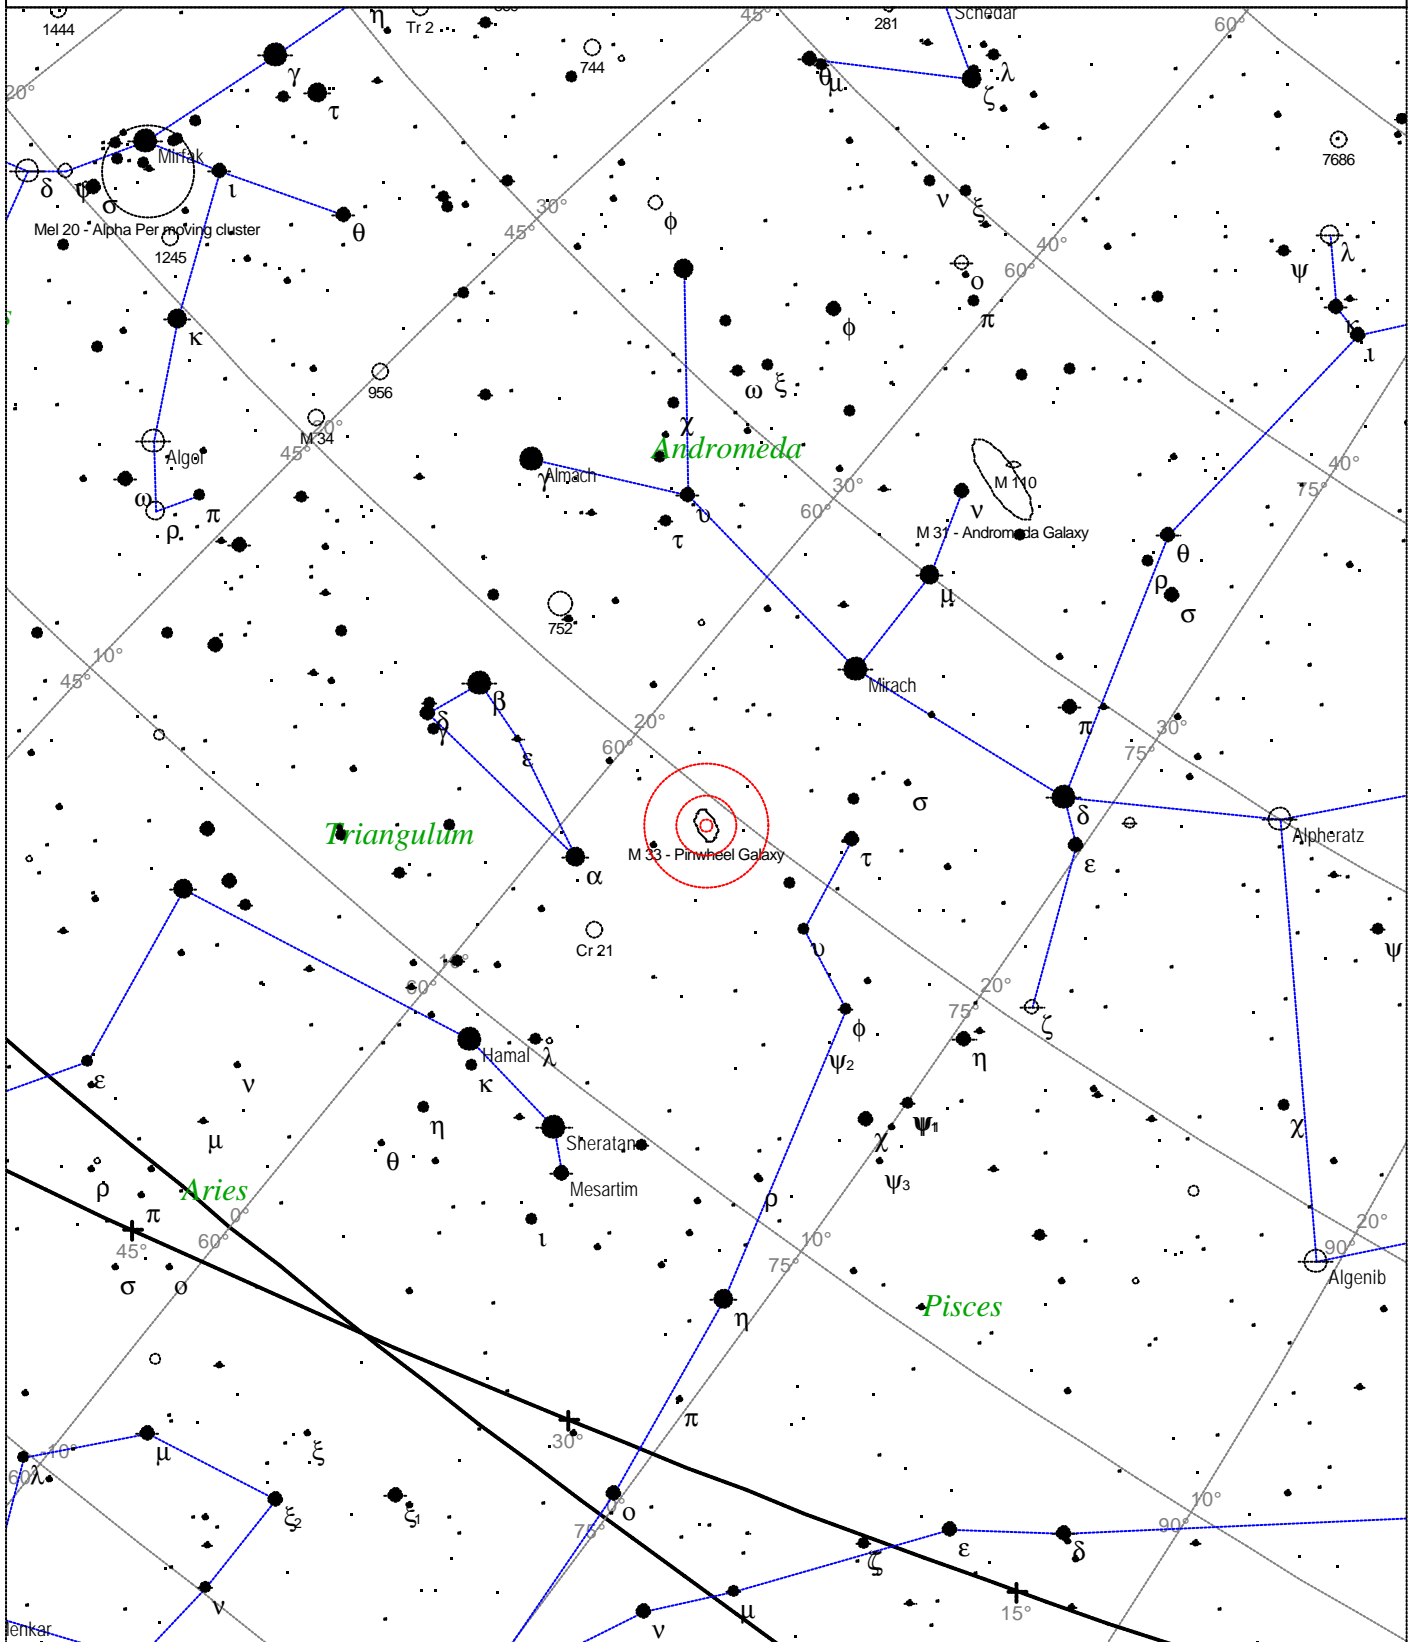

# Messier 33 - Pinwheel Galaxy

STARS		SYMBOLS			<i>Messier 33 - Pinwheel Galaxy</i> Magnitude: 6.2 Surface brightness: 13.8 mag/sq arcmin Size: 68.7'x41.6' Position angle: 23° Right ascension: 1h 34m 1s Declination: +30° 40' 14" Constellation: Triangulum
● <3	· 6	● Multiple star	◻ Dark nebula	△ Radio source	
● 3.5	· 6.5	○ Variable star	⊕ Globular cluster	× X-ray source	
● 4	· >7	☄ Comet	○ Open cluster	○ Other object	
● 4.5		☾ Galaxy	♁ Planetary nebula		
● 5		◻ Bright nebula	☉ Quasar		
● 5.5					

Local Time: 19:40:11 12-Sep-2002  
 Location: 53° 27' 0" N 2° 31' 0" W

UTC: 19:40:11 12-Sep-2002  
 RA: 1h34m01s Dec: +30° 40' Field: 45.0°

Sidereal Time: 18:56:39  
 Julian Day: 2452530.3196