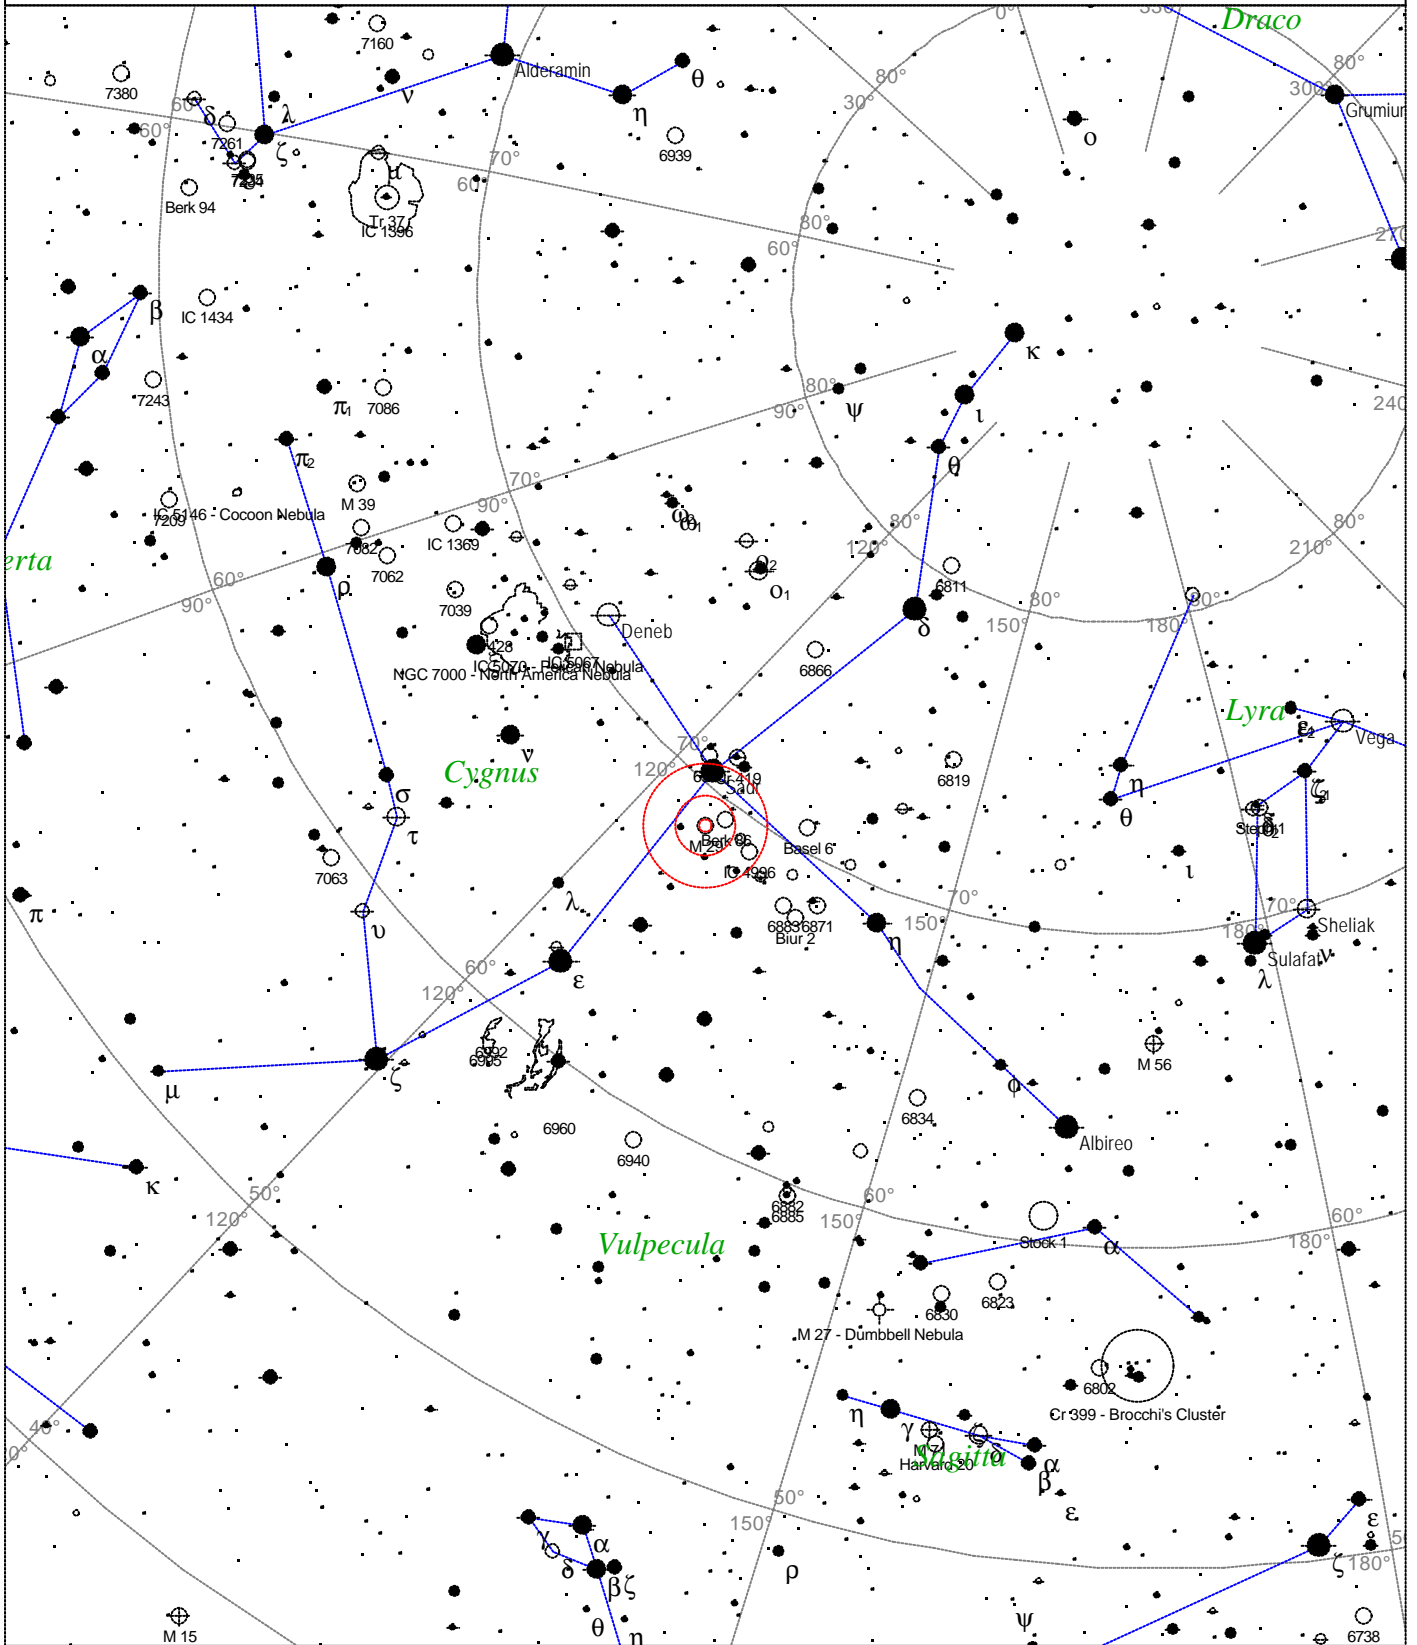

# Messier 29 - Open cluster

| STARS |       | SYMBOLS         |                    |                | Messier 29 - Open cluster<br>Magnitude: 6.6<br>Size: 7.0'<br>Right ascension: 20h 24m 0s<br>Declination: +38° 32' 40"<br>Constellation: Cygnus |
|-------|-------|-----------------|--------------------|----------------|--|
| ● <3  | ● 6   | ● Multiple star | ◻ Dark nebula      | △ Radio source |  |
| ● 3.5 | ● 6.5 | ○ Variable star | ⊕ Globular cluster | × X-ray source |  |
| ● 4   | ● >7  | ☄ Comet         | ○ Open cluster     | ○ Other object |  |
| ● 4.5 |       | ☾ Galaxy        | ⊕ Planetary nebula |                |  |
| ● 5   |       | ◻ Bright nebula | ☄ Quasar           |                |  |
| ● 5.5 |       |                 |                    |                |  |

Local Time: 19:40:11 12-Sep-2002  
 Location: 53° 27' 0" N 2° 31' 0" W

UTC: 19:40:11 12-Sep-2002  
 RA: 20h24m00s Dec: +38° 32' Field: 45.0°

Sidereal Time: 18:56:39  
 Julian Day: 2452530.3196