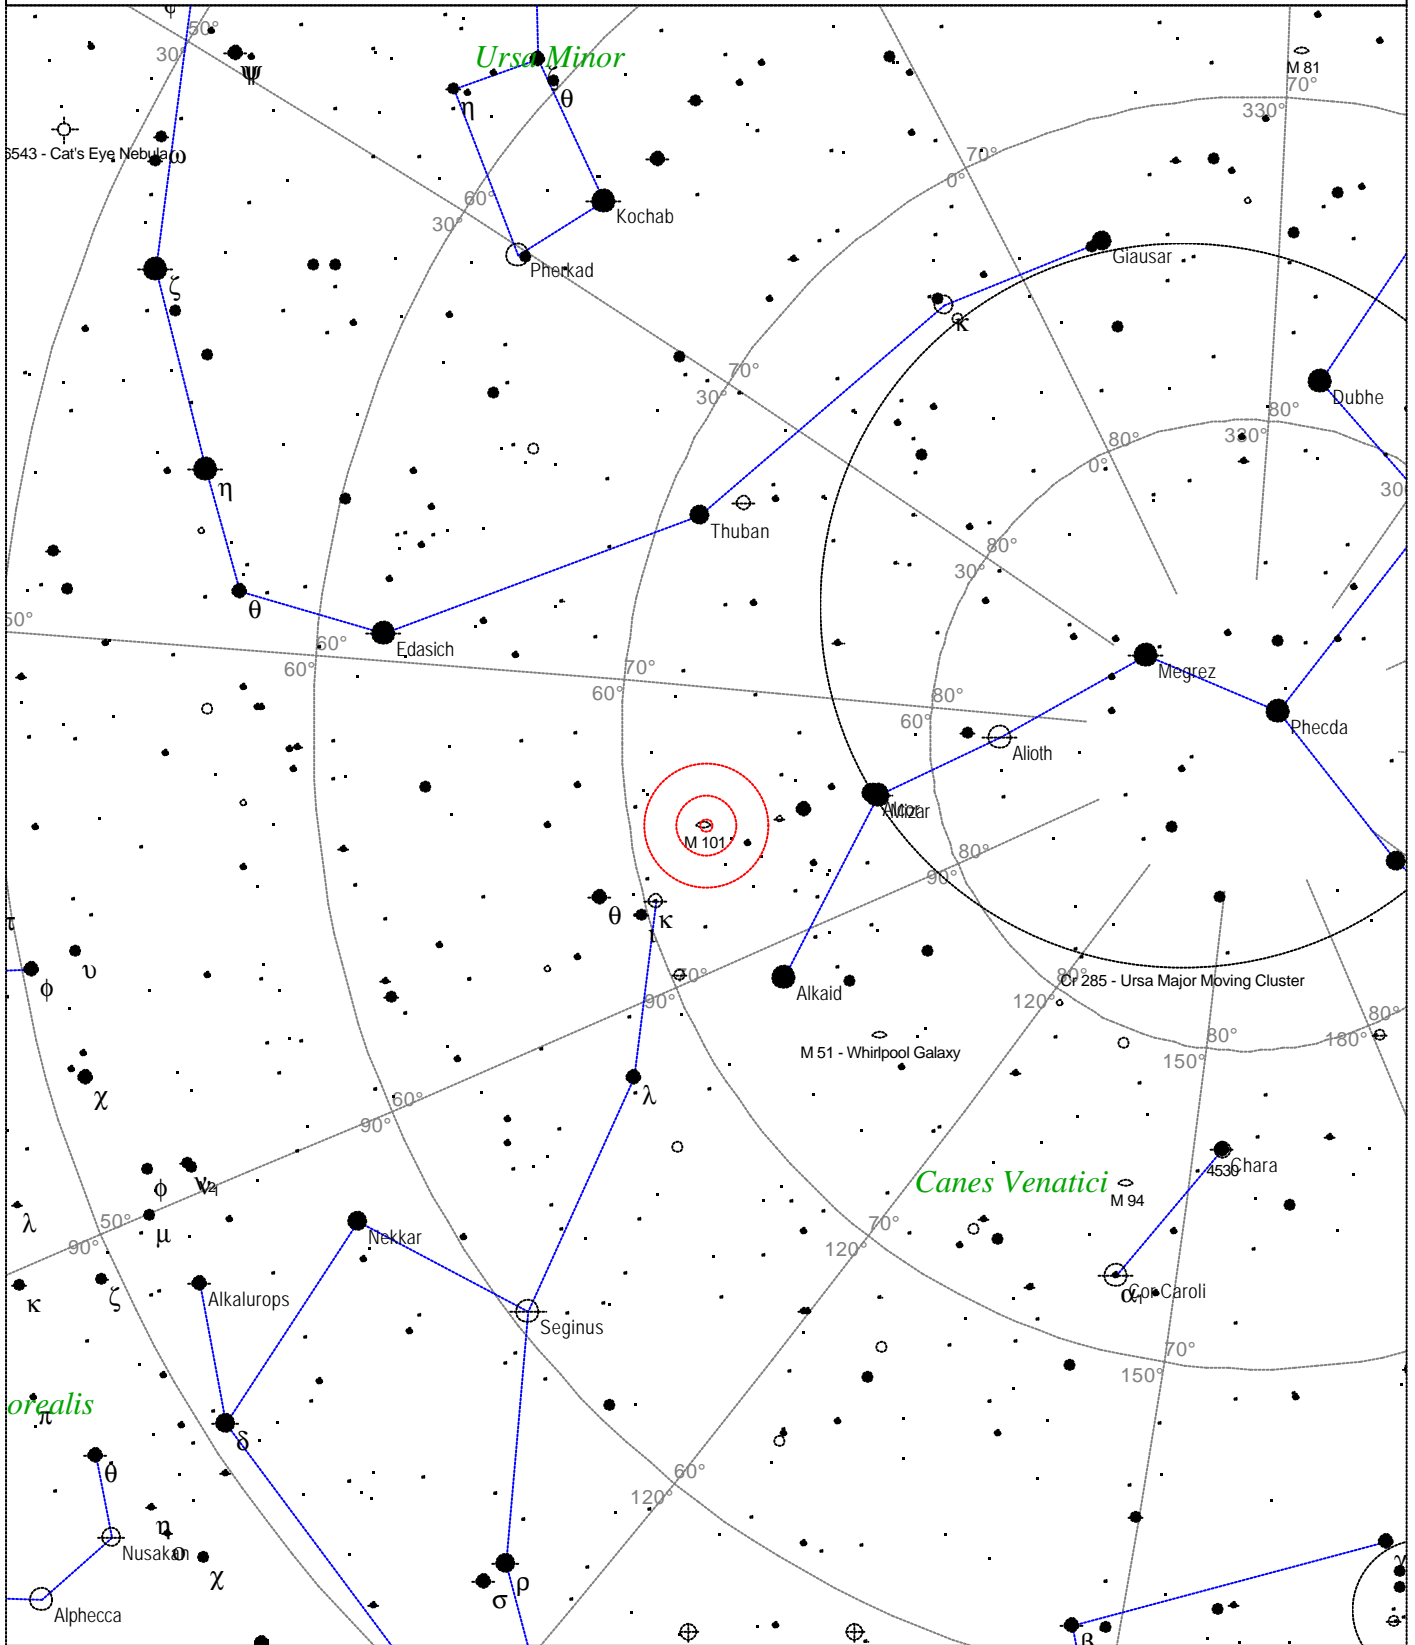

# Messier 101

STARS		SYMBOLS			<i>Messier 101 - Galaxy</i> Magnitude: 8.2 Surface brightness: 14.0 mag/sq arcmin Size: 28.5'x28.3' Right ascension: 14h 3m 16s Declination: +54° 20' 28" Constellation: Ursa Major
● <3	· 6	● Multiple star	◻ Dark nebula	△ Radio source	
● 3.5	· 6.5	○ Variable star	⊕ Globular cluster	× X-ray source	
● 4	· >7	☄ Comet	○ Open cluster	○ Other object	
● 4.5		☾ Galaxy	♁ Planetary nebula		
● 5		◻ Bright nebula	☉ Quasar		
● 5.5					

Local Time: 12:48:02 12-Sep-2002      UTC: 12:48:02 12-Sep-2002      Sidereal Time: 12:03:22  
 Location: 53° 27' 0" N 2° 31' 0" W      RA: 14h03m16s Dec: +54° 20' Field: 45.0°      Julian Day: 2452530.0334