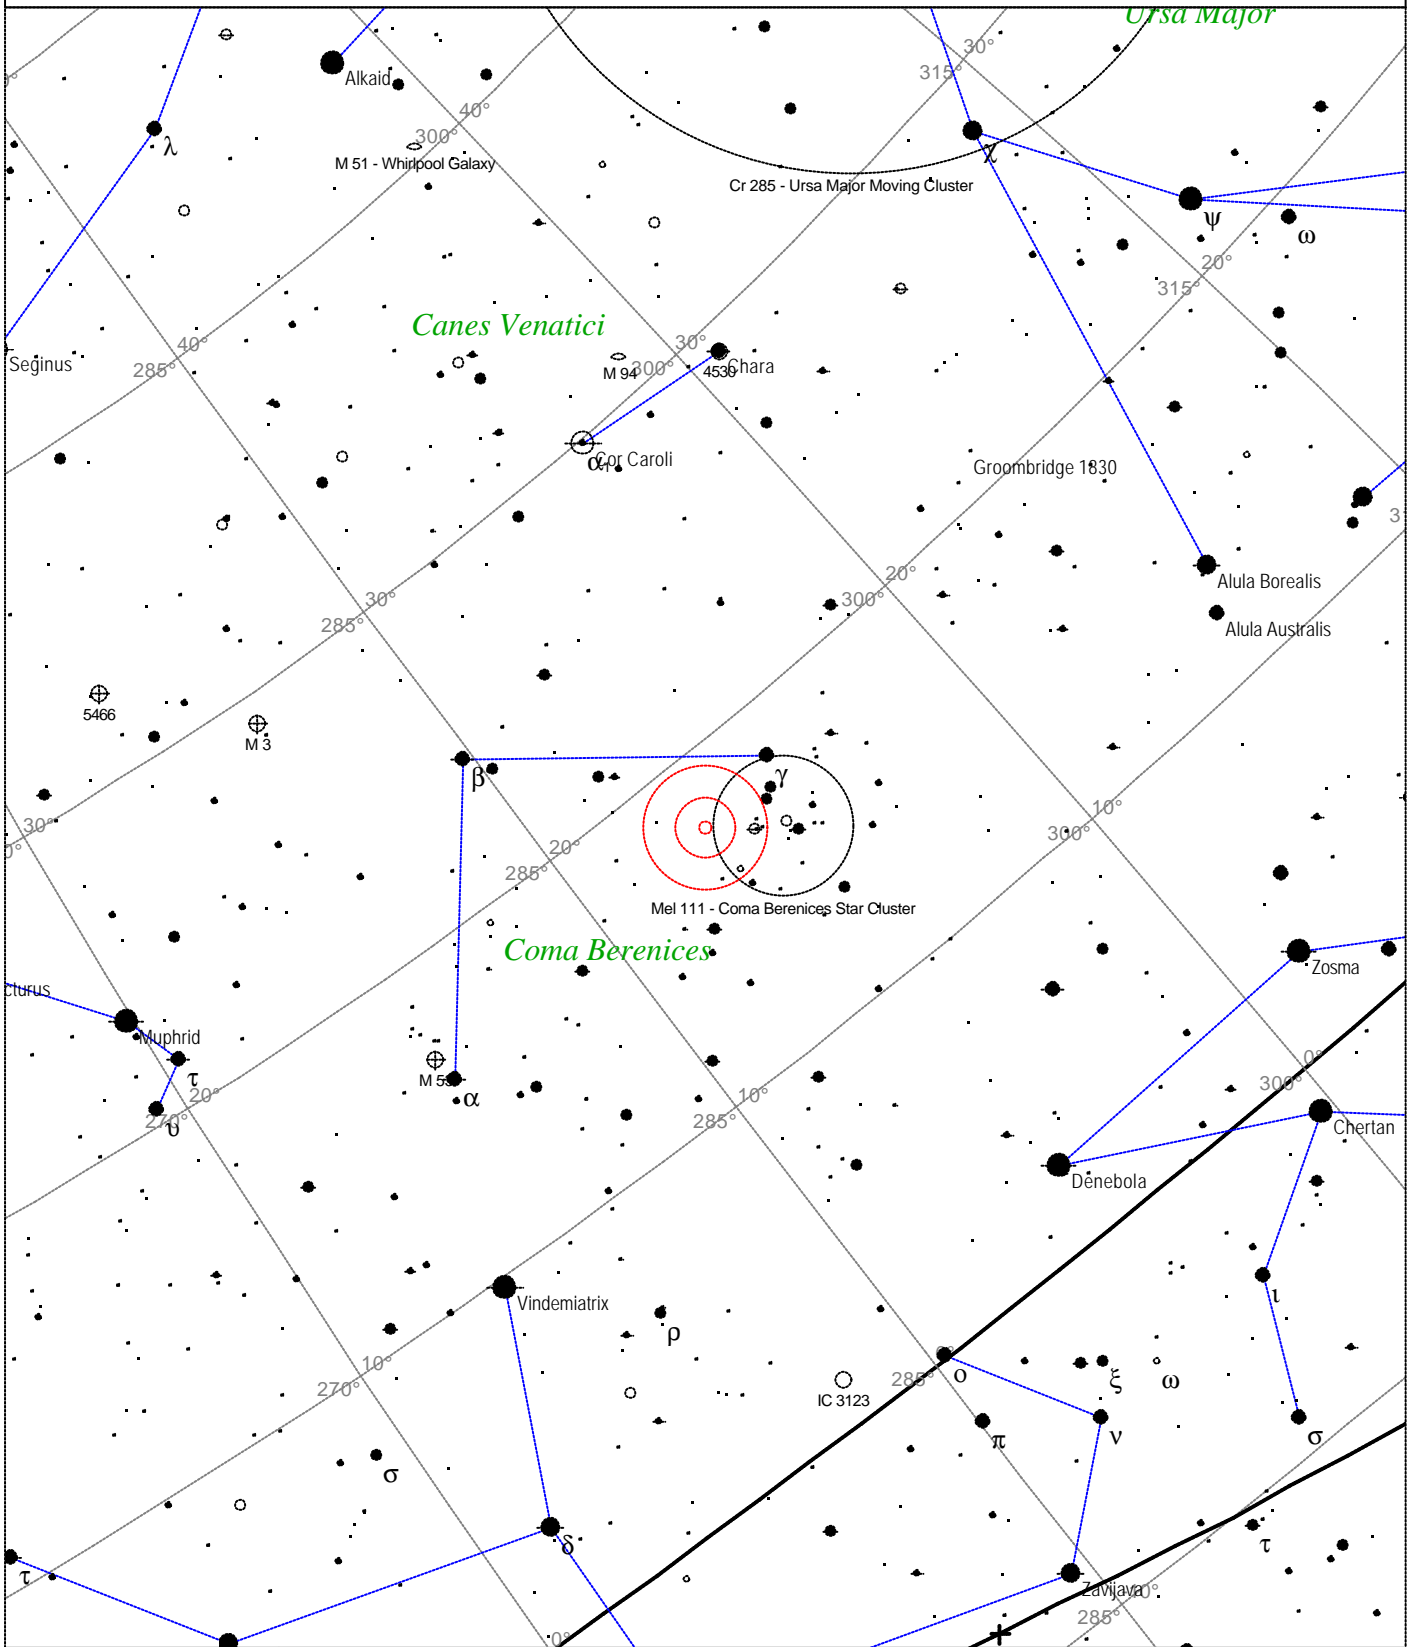

Caldwell 38 - NGC 4565

<p>STARS</p> <ul style="list-style-type: none"> ● <3 ● 3.5 ● 4 ● 4.5 ● 5 ● 5.5 ● 6 ● 6.5 ● >7 	<p>SYMBOLS</p> <ul style="list-style-type: none"> ● Multiple star ○ Variable star ☄ Comet ☾ Galaxy □ Bright nebula □ Dark nebula ⊕ Globular cluster ○ Open cluster ⊕ Planetary nebula ⊗ Quasar △ Radio source × X-ray source ○ Other object 	<p><i>Caldwell 38 - NGC 4565</i> <i>Type of object: Galaxy</i> <i>Magnitude: 10.3</i> <i>Surface brightness: 12.2 mag/sq arcmin</i> <i>Size: 14.9'x2.0'</i> <i>Position angle: 136°</i> <i>Right ascension: 12h 36m 26s</i> <i>Declination: +25° 58' 36"</i></p>
---	---	---

Local Time: 19:40:11 12-Sep-2002
 Location: 53° 27' 0" N 2° 31' 0" W

UTC: 19:40:11 12-Sep-2002
 RA: 12h36m26s Dec: +25° 58' Field: 45.0°

Sidereal Time: 18:56:39
 Julian Day: 2452530.3196