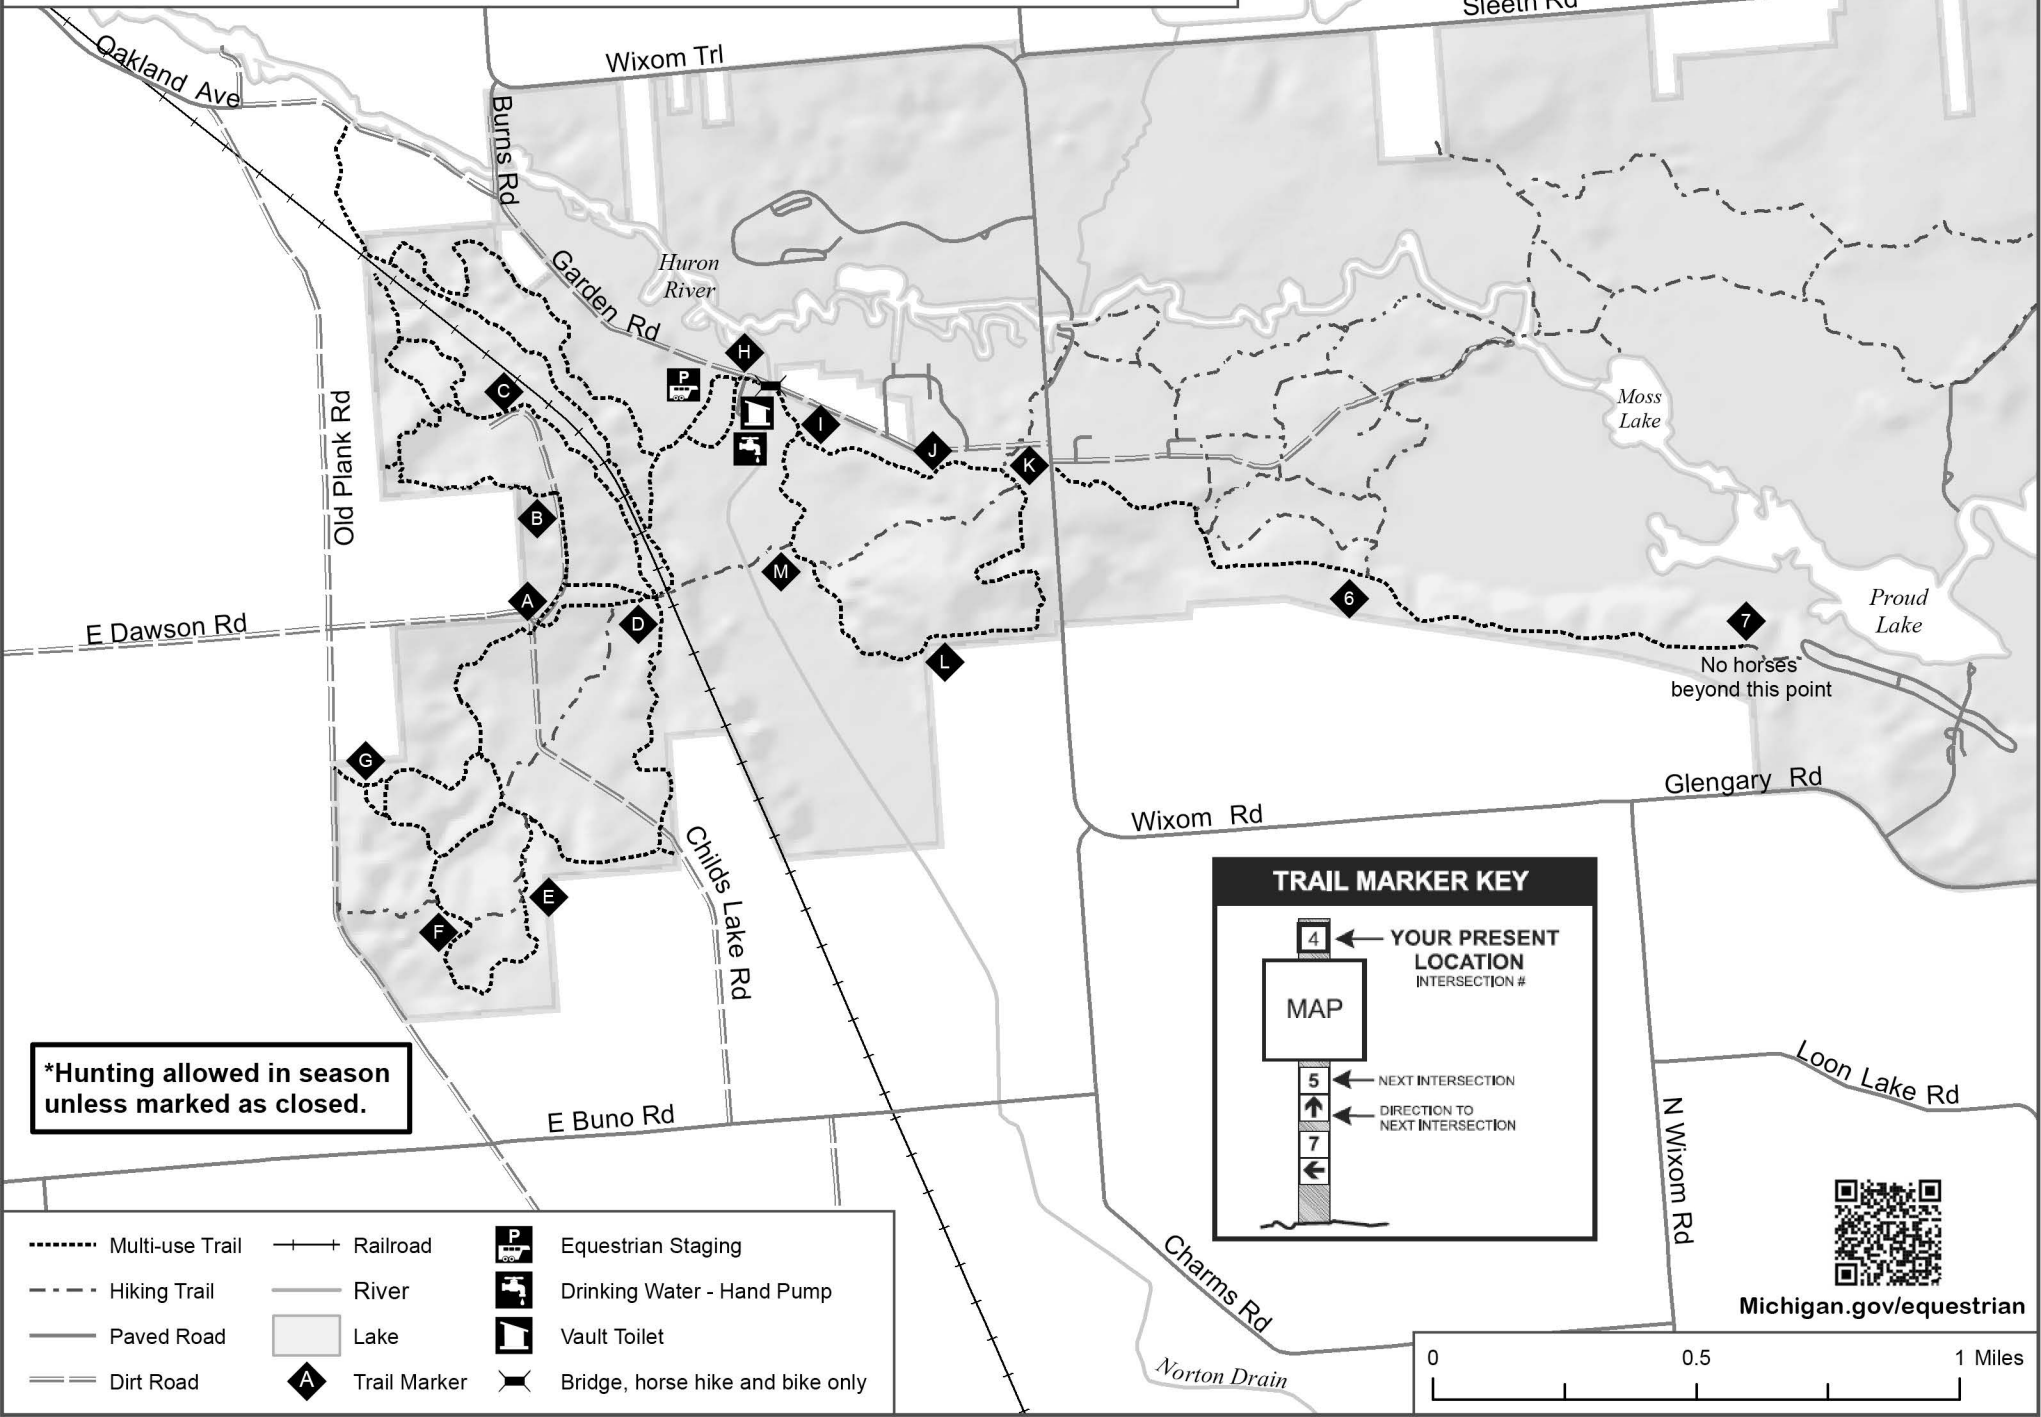

Proud Lake Recreation Area Equestrian Trails

Created: 07/06/2017

Lake Sherwood

***Hunting allowed in season unless marked as closed.**

- Multi-use Trail
- Hiking Trail
- ==== Paved Road
- ==== Dirt Road
- +--- Railroad
- River
- Lake
- ◆ Trail Marker
- Ⓟ Equestrian Staging
- 🚰 Drinking Water - Hand Pump
- 🚽 Vault Toilet
- ⚖ Bridge, horse hike and bike only

TRAIL MARKER KEY

4 ← YOUR PRESENT LOCATION INTERSECTION #

MAP

5 ← NEXT INTERSECTION

↑ DIRECTION TO NEXT INTERSECTION

7 ←

No horses beyond this point

Michigan.gov/equestrian