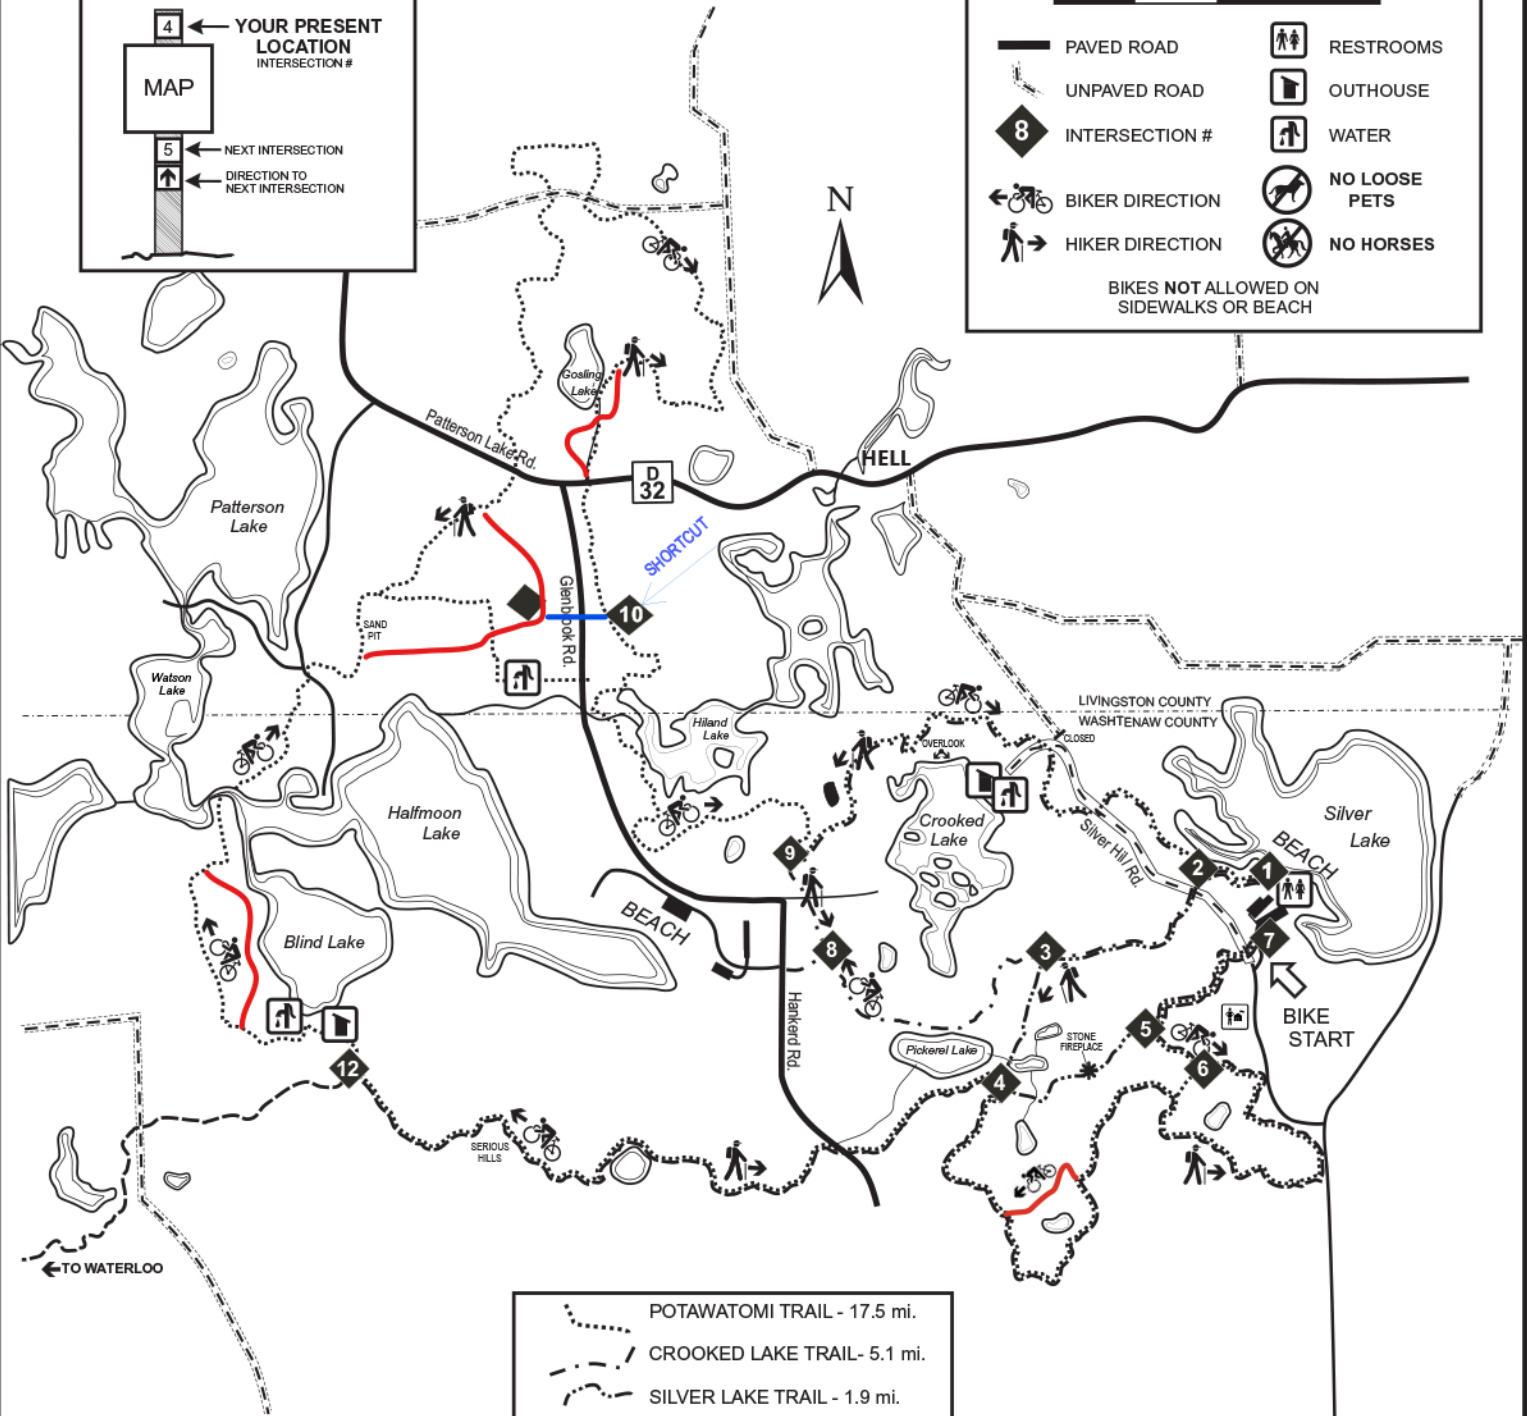

## PINCKNEY STATE RECREATION AREA

### TRAIL MARKER KEY

### ONE MILE

	POTAWATOMI TRAIL - 17.5 mi.
	CROOKED LAKE TRAIL - 5.1 mi.
	SILVER LAKE TRAIL - 1.9 mi.
	WATERLOO-PINCKNEY TRAIL

X - TRAIL CLOSED  
 RED - NEW DESIGNATED TRAIL  
 BLUE - NEW DESIGNATED SHORTCUT

**WARNING:**  
 area open to hunting in season