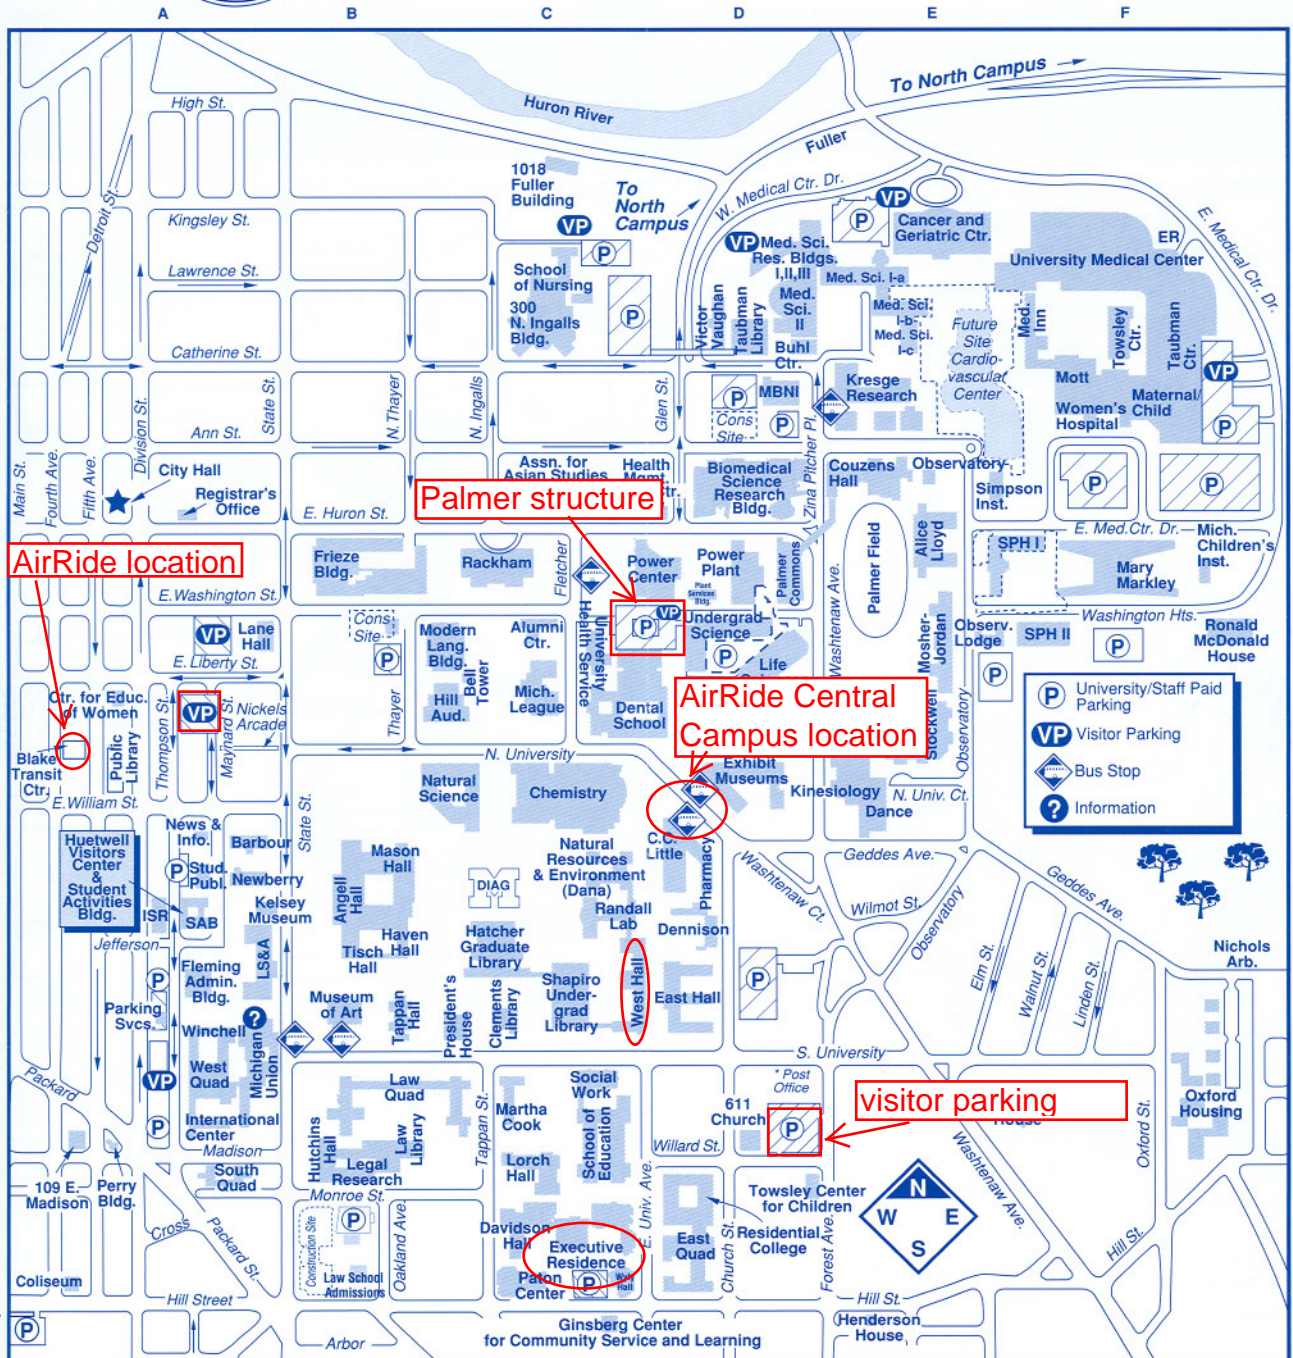

University of Michigan Central Campus

To Wolverine Tower ↓

? Campus Information Center,
(First floor, Michigan Union, 764-INFO)

© 2005 University of Michigan, BMC Media
For use information call 734-998-6140.