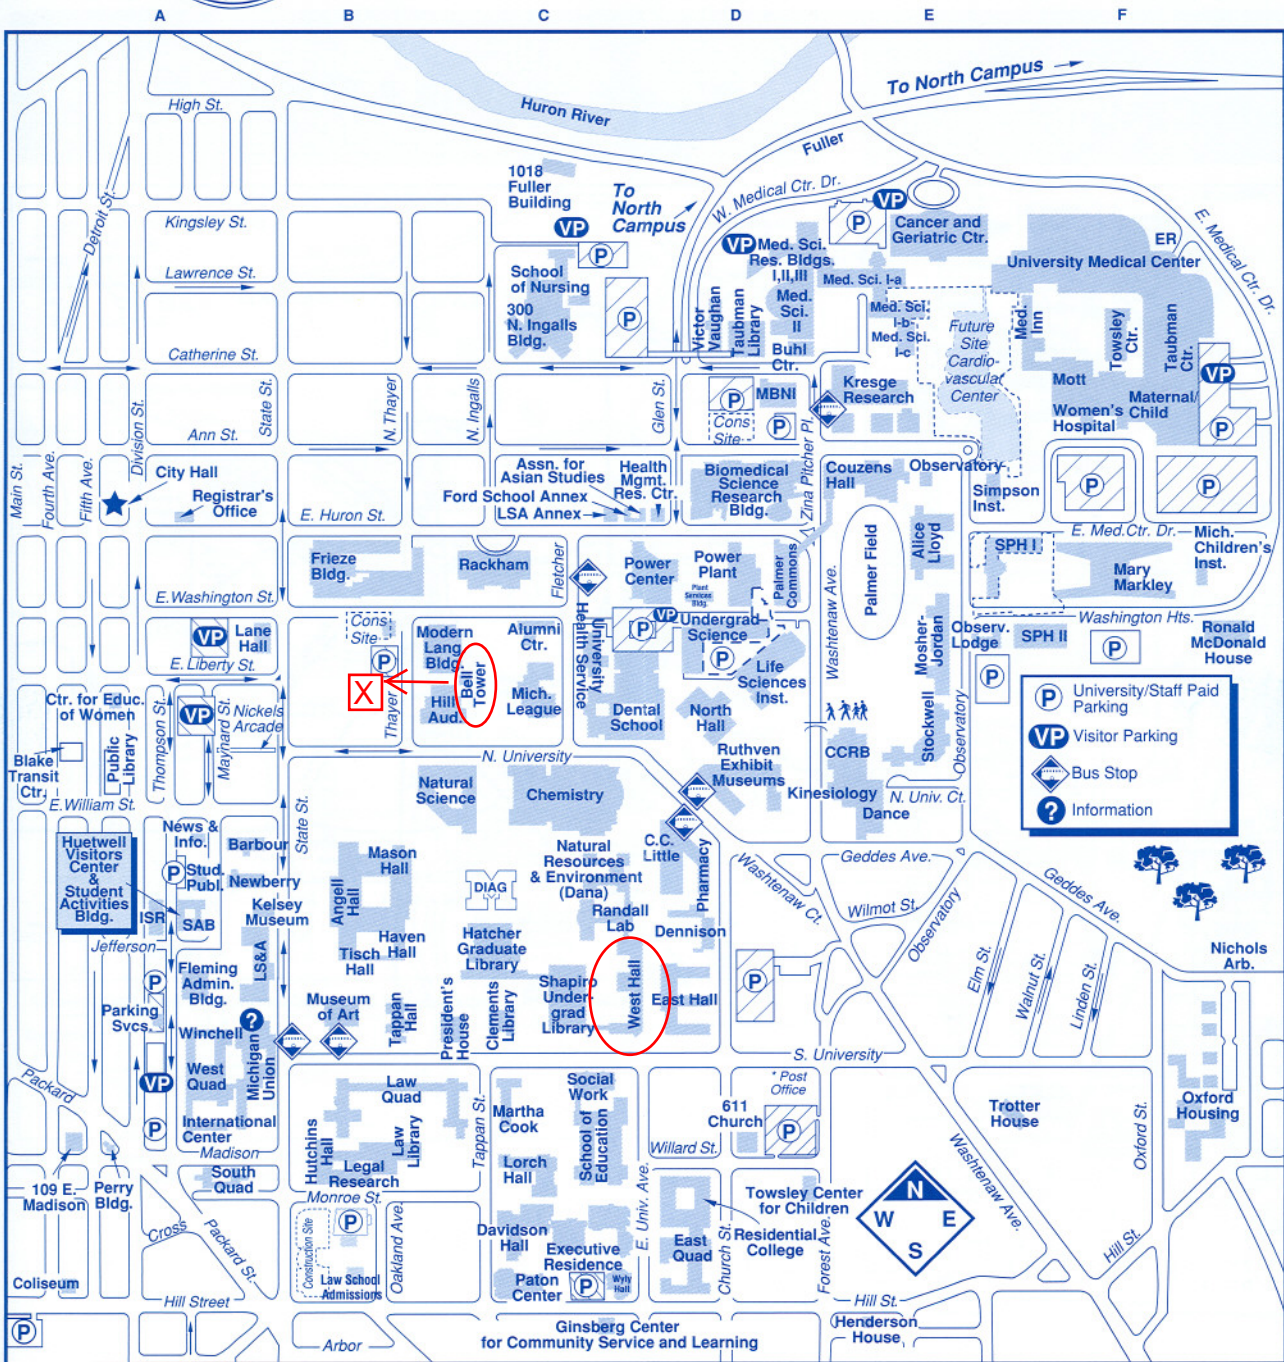

# University of Michigan Central Campus

To Wolverine Tower ↓

📍 Campus Information Center,  
(First floor, Michigan Center, 764-INFO)

© 2005 University of Michigan, BMC Media  
For use information call 734-998-6140.