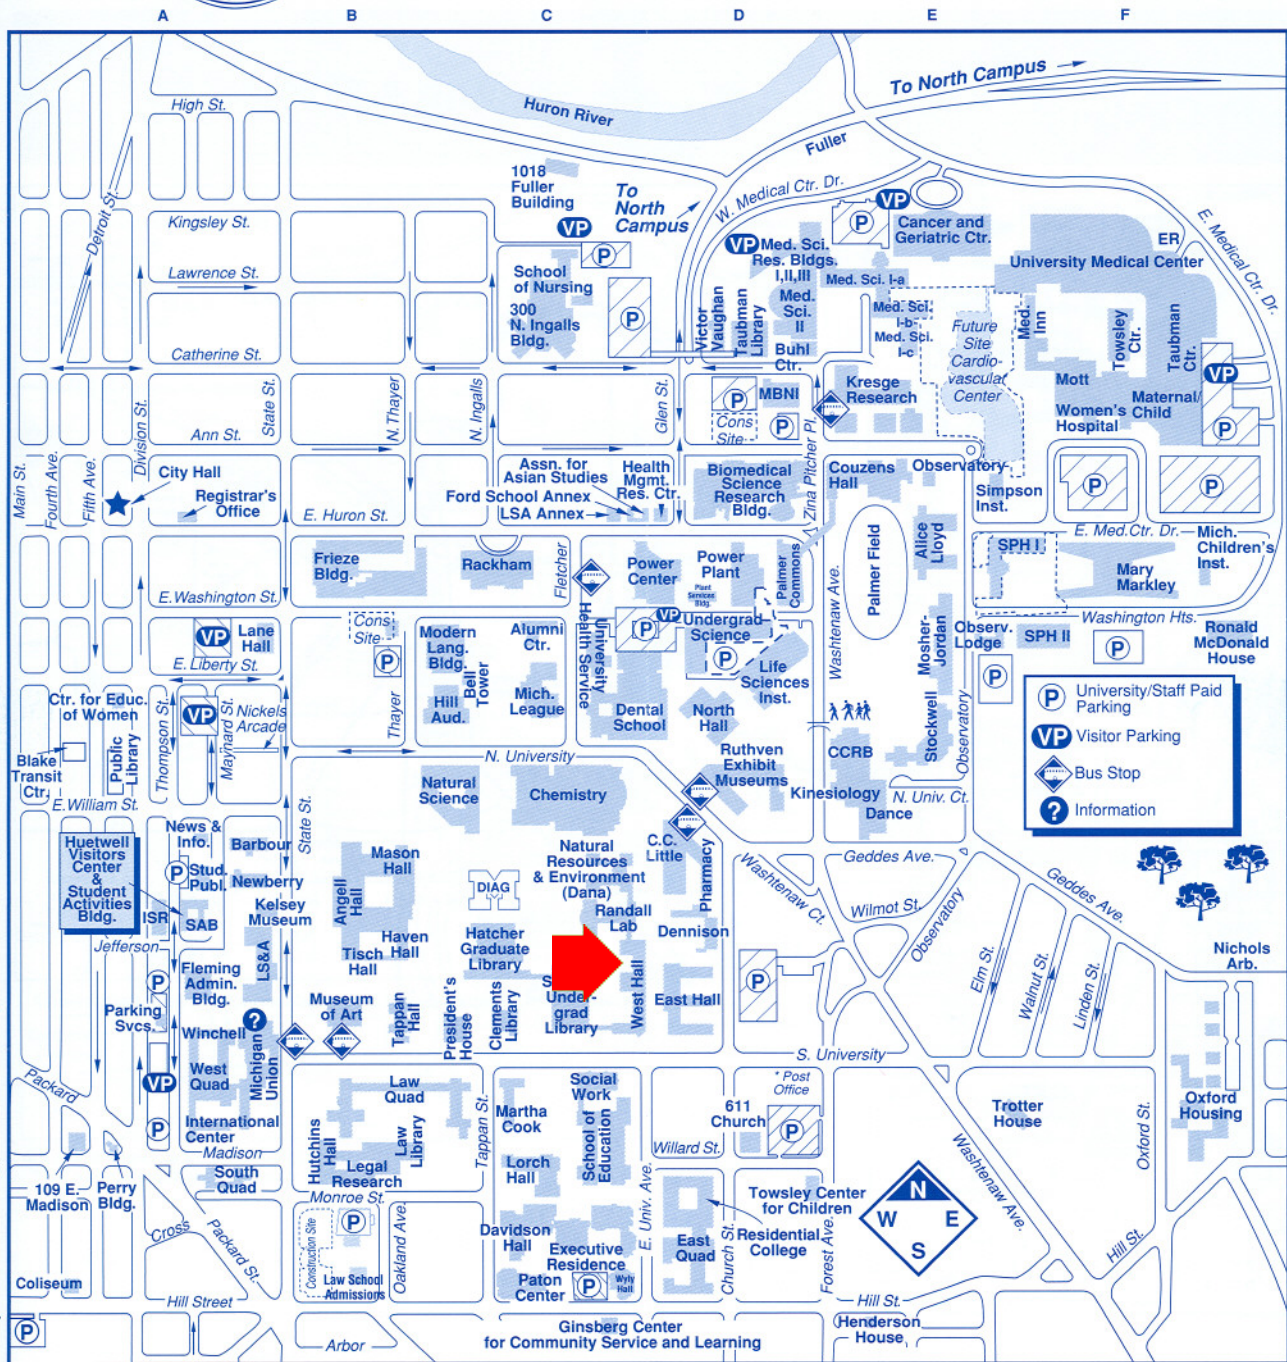

# University of Michigan Central Campus

To Wolverine Tower ↓

**?** Campus Information Center, (First floor, Michigan Union, 764-INFO)

© 2005 University of Michigan, BMC Media  
For use information call 734-998-6140.