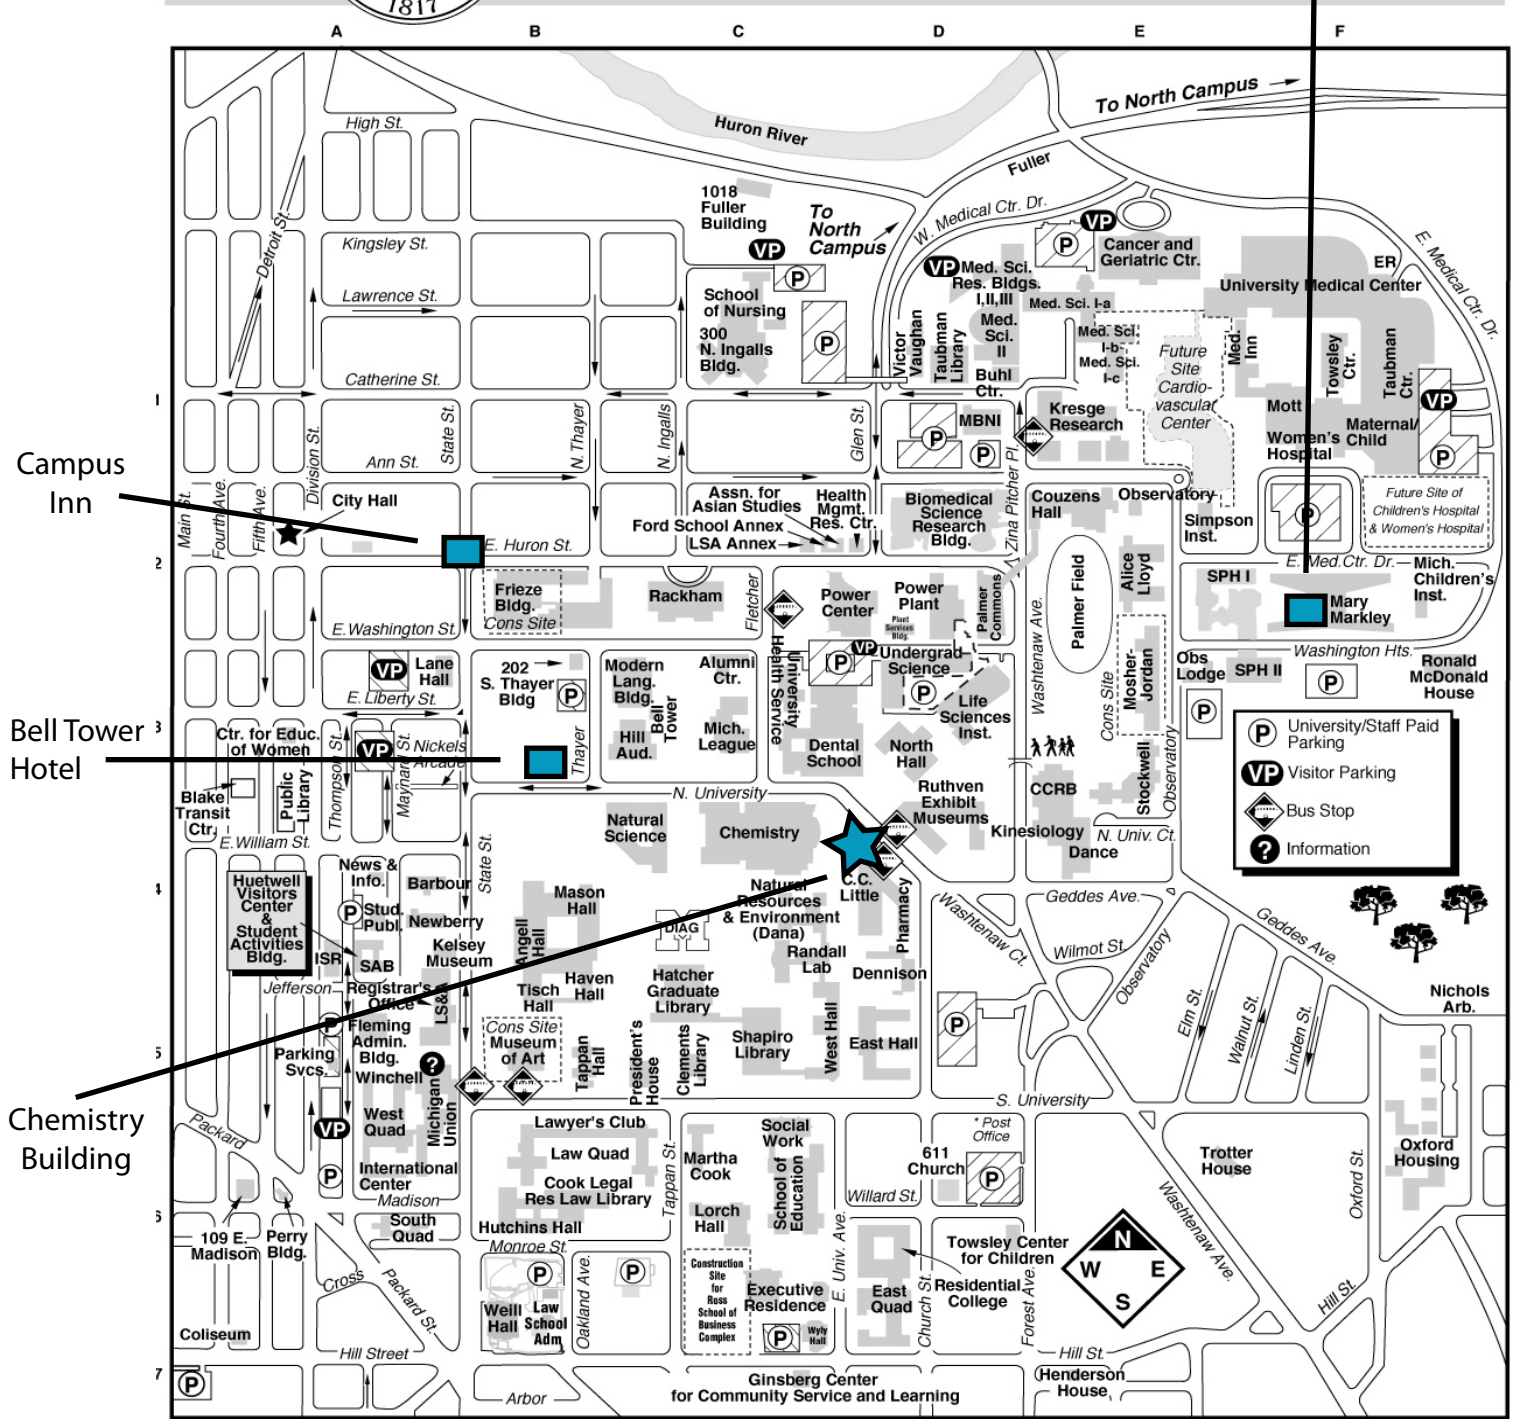

University of Michigan Central Campus

Mary Markley Dormitory

Campus Inn

Bell Tower Hotel

Chemistry Building

To Wolverine Tower

❓ Campus Information Center,
(First floor, Michigan Union, 764-INFO)

© 2006 University of Michigan, MM&D
For use information call 734-998-6140.