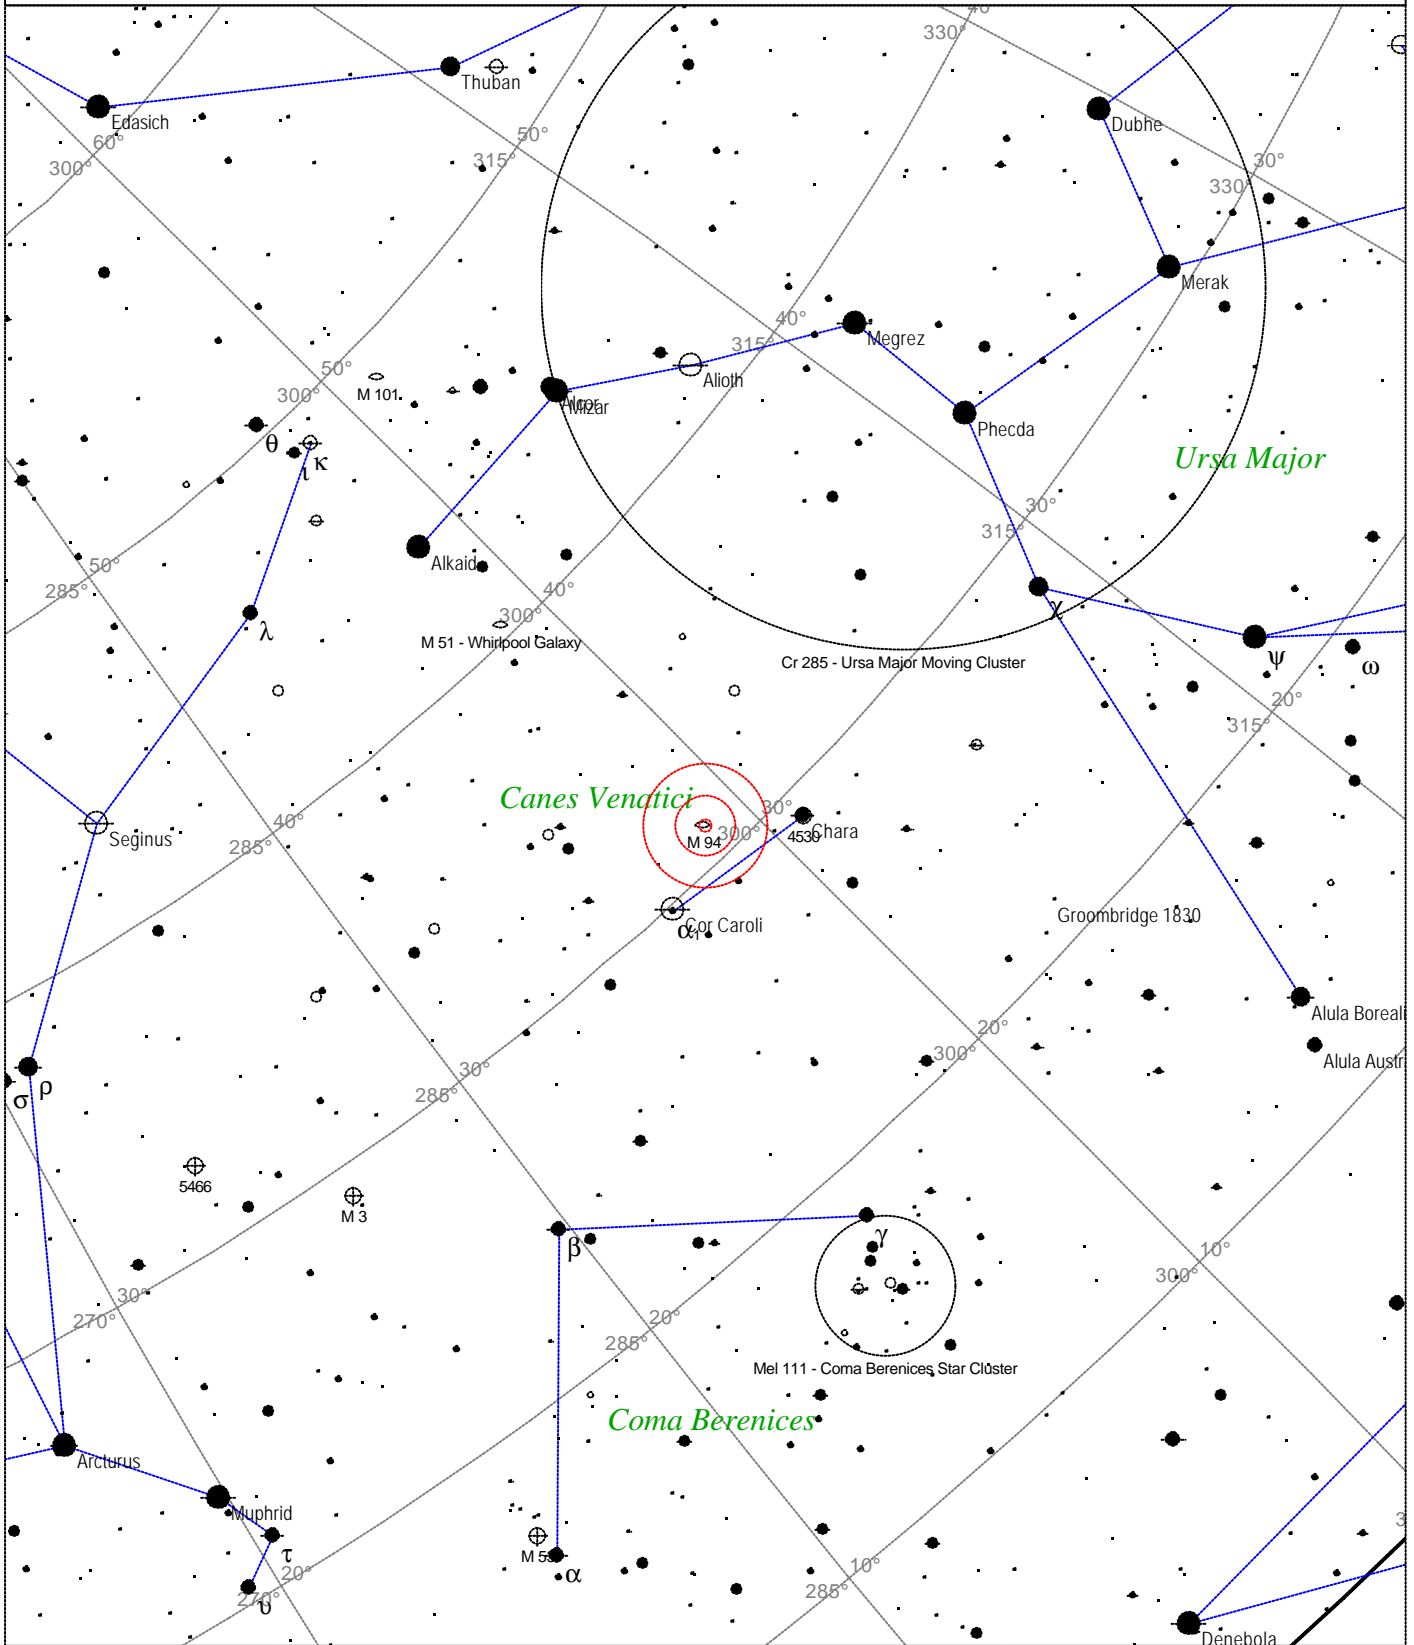

Messier 94 - Galaxy

STARS		SYMBOLS			<i>Messier 94 - Galaxy</i> Magnitude: 8.9 Surface brightness: 10.0 mag/sq arcmin Size: 12.3'x10.8' Position angle: 105° Right ascension: 12h 50m 58s Declination: +41° 6' 39" Constellation: Canes Venatici
● <3	· 6	● Multiple star	□ Dark nebula	△ Radio source	
● 3.5	· 6.5	○ Variable star	⊕ Globular cluster	× X-ray source	
● 4	· >7	☄ Comet	○ Open cluster	○ Other object	
● 4.5		☾ Galaxy	♁ Planetary nebula		
● 5		□ Bright nebula	☉ Quasar		
● 5.5					

Local Time: 19:40:11 12-Sep-2002 UTC: 19:40:11 12-Sep-2002 Sidereal Time: 18:56:39
 Location: 53° 27' 0" N 2° 31' 0" W RA: 12h50m58s Dec: +41° 06' Field: 45.0° Julian Day: 2452530.3196