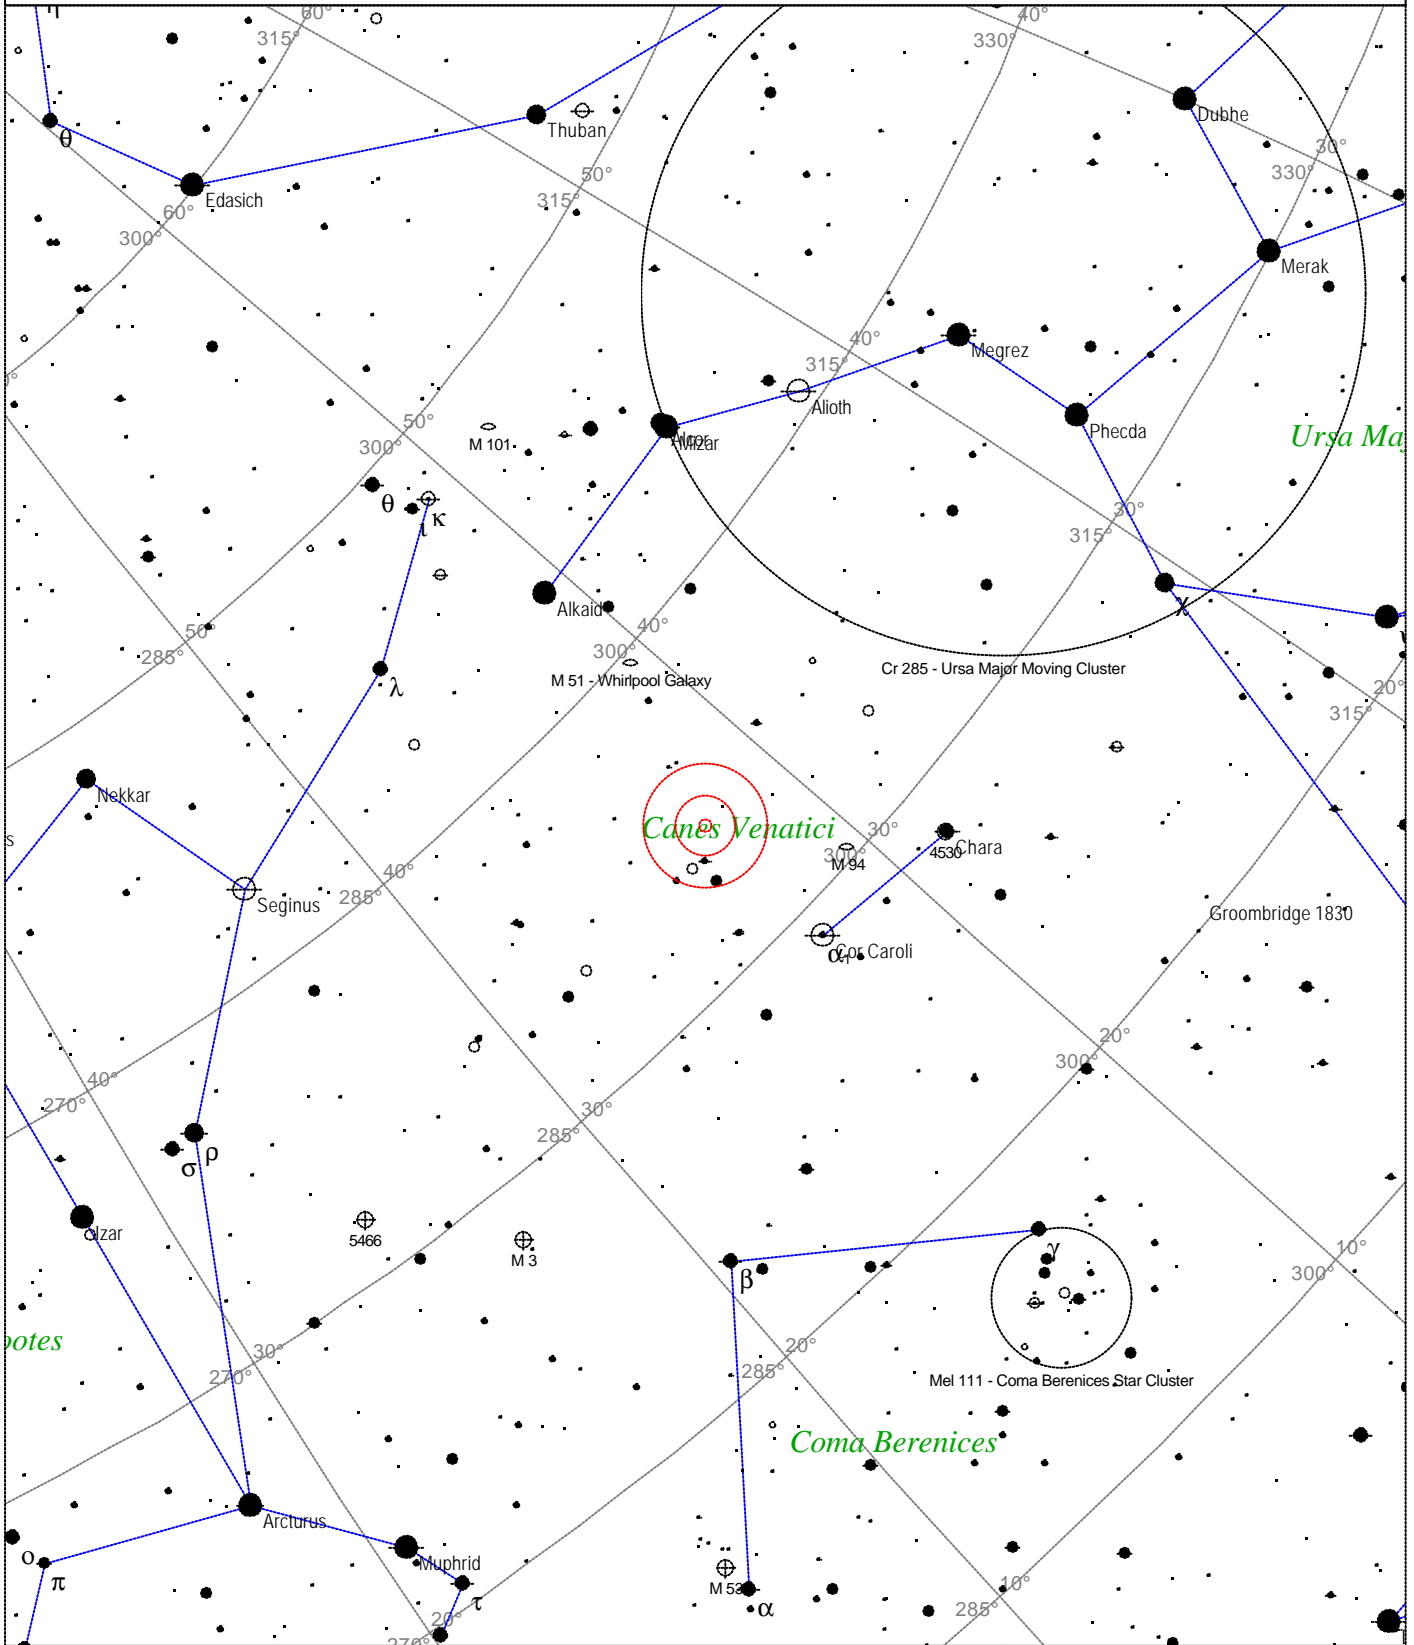

Messier 63 - Galaxy

STARS	SYMBOLS			Messier 63 - Galaxy
● <3	● Multiple star	□ Dark nebula	△ Radio source	Magnitude: 9.3
● 3.5	○ Variable star	⊕ Globular cluster	× X-ray source	Surface brightness: 12.4 mag/sq arcmin
● 4	☄ Comet	○ Open cluster	○ Other object	Size: 12.6'x7.5'
● 4.5	☉ Galaxy	♁ Planetary nebula		Position angle: 105°
● 5	□ Bright nebula	♁ Quasar		Right ascension: 13h 15m 54s
● 5.5				Declination: +42° 1' 23"
				Constellation: Canes Venatici

Local Time: 19:40:11 12-Sep-2002
 Location: 53° 6' 50" N 1° 13' 20" W

UTC: 19:40:11 12-Sep-2002
 RA: 13h15m54s Dec: +42° 01' Field: 45.0°

Sidereal Time: 19:01:49
 Julian Day: 2452530.3196