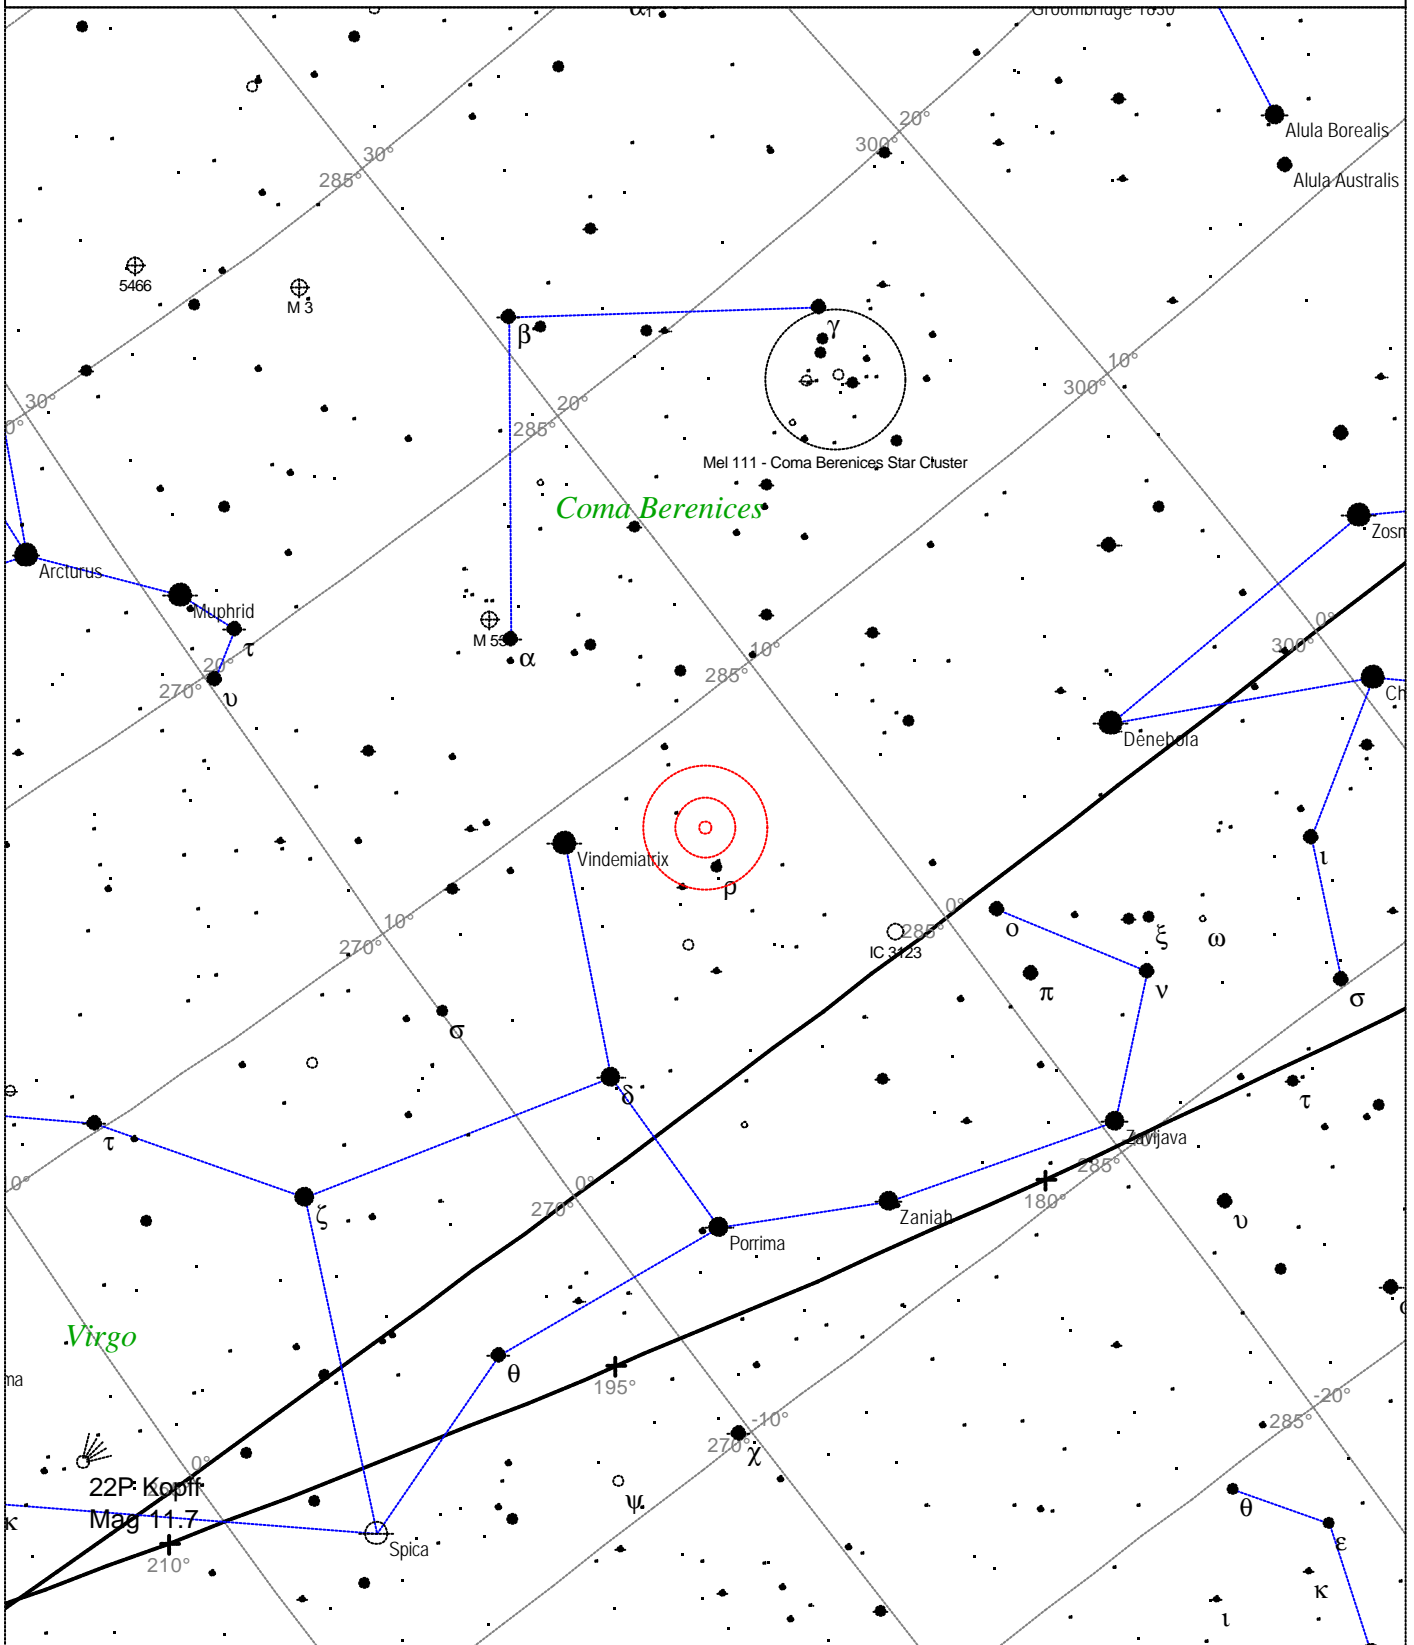

Messier 60 - Galaxy

<p>STARS</p> <ul style="list-style-type: none"> ● <3 ● 3.5 ● 4 ● 4.5 ● 5 ● 5.5 	<p>SYMBOLS</p> <ul style="list-style-type: none"> ● Multiple star ○ Variable star ☄ Comet ☾ Galaxy □ Bright nebula 	<p>SYMBOLS</p> <ul style="list-style-type: none"> □ Dark nebula ⊕ Globular cluster ○ Open cluster ♁ Planetary nebula ⊞ Quasar 	<p>SYMBOLS</p> <ul style="list-style-type: none"> △ Radio source × X-ray source ○ Other object 	<p><i>Messier 60 - Galaxy</i> <i>Magnitude: 9.8</i> <i>Surface brightness: 12.0 mag/sq arcmin</i> <i>Size: 7.6'x6.2'</i> <i>Position angle: 105°</i> <i>Right ascension: 12h 43m 46s</i> <i>Declination: +11° 32' 31"</i> <i>Constellation: Virgo</i></p>
--	--	---	--	--

Local Time: 19:40:11 12-Sep-2002

UTC: 19:40:11 12-Sep-2002

Sidereal Time: 19:01:49

Location: 53° 6' 50" N 1° 13' 20" W RA: 12h43m46s Dec: +11° 32' Field: 45.0°

Julian Day: 2452530.3196