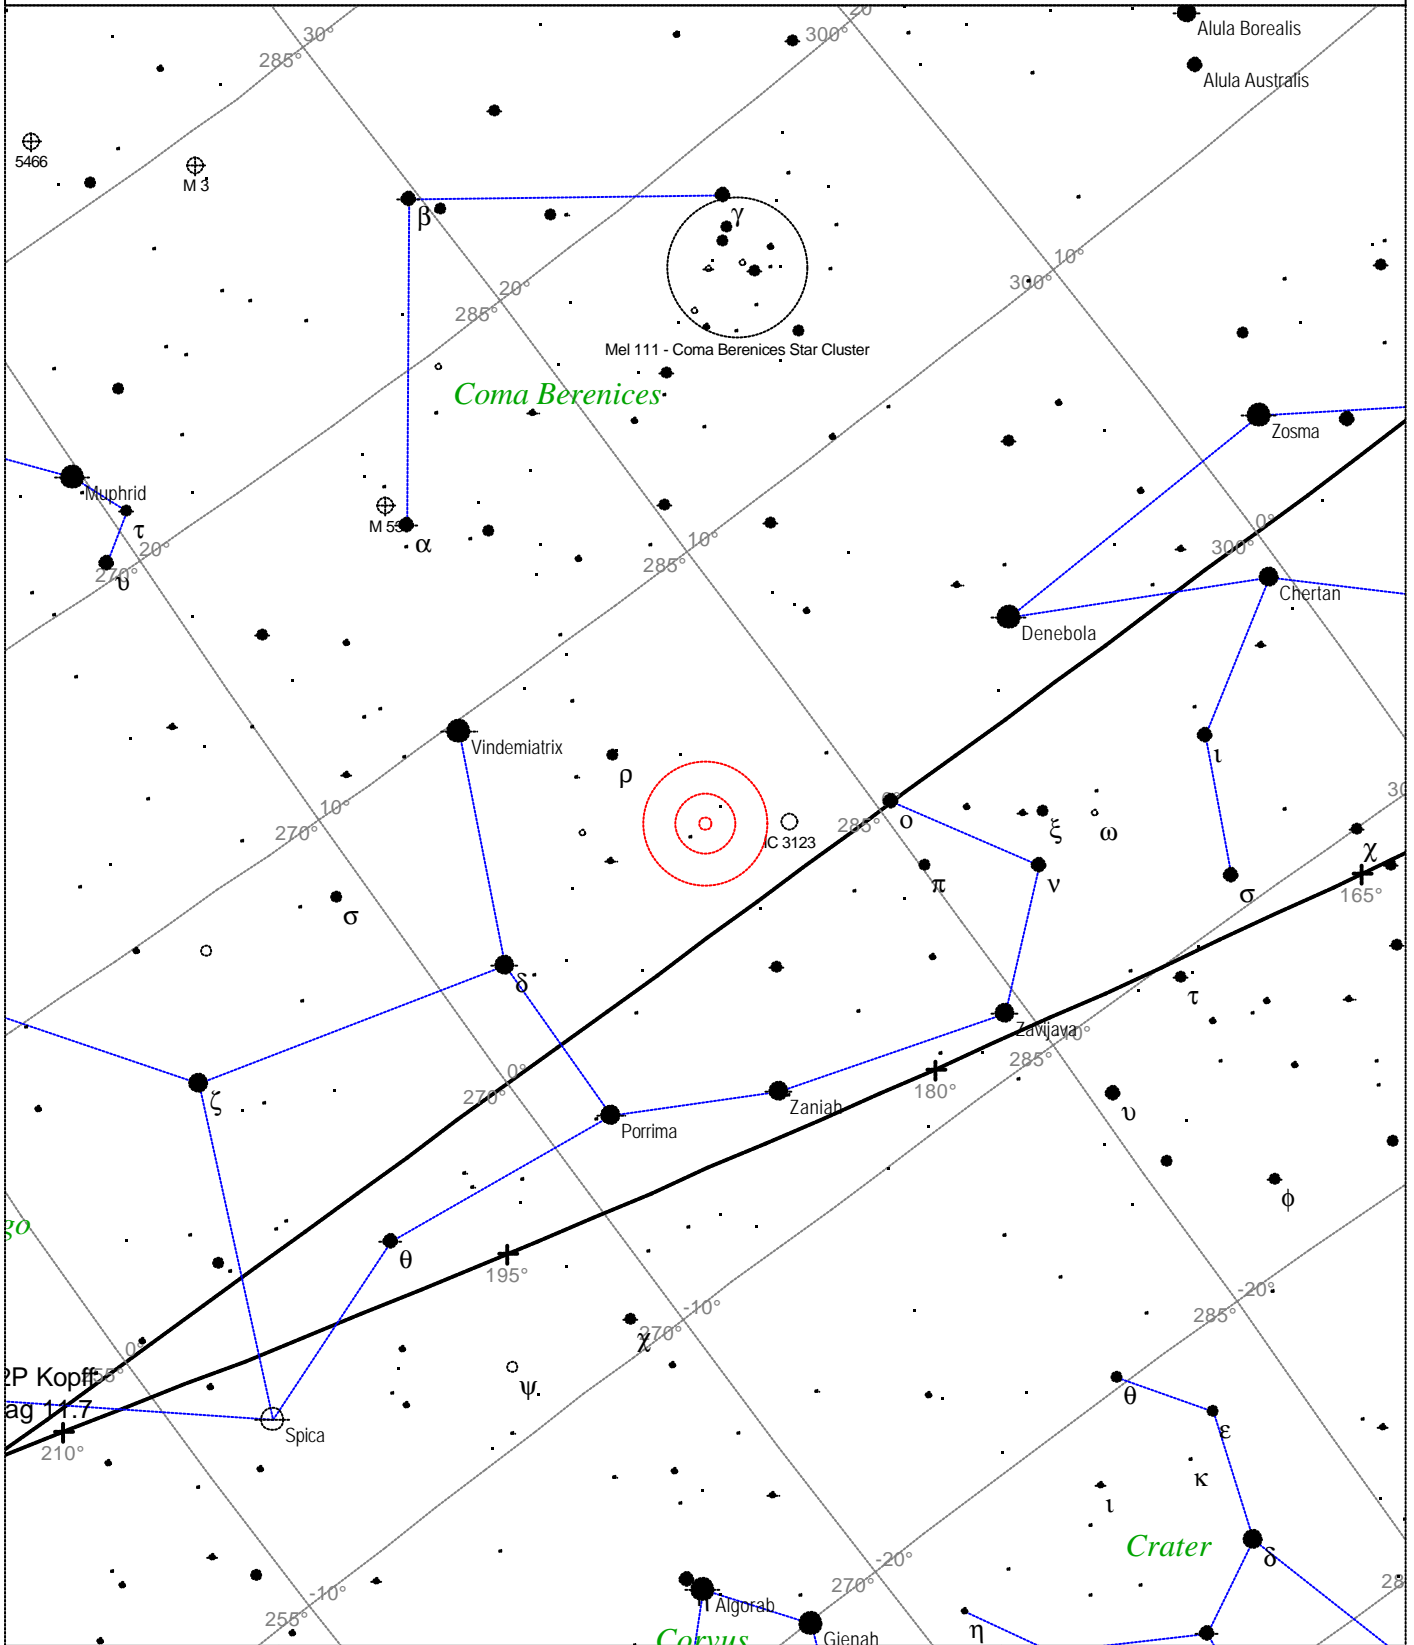

Messier 49 - Galaxy

<p>STARS</p> <ul style="list-style-type: none"> ● <3 ● 3.5 ● 4 ● 4.5 ● 5 ● 5.5 	<p>SYMBOLS</p> <ul style="list-style-type: none"> ● Multiple star ○ Variable star ☄ Comet ☾ Galaxy □ Bright nebula 	<p>SYMBOLS</p> <ul style="list-style-type: none"> □ Dark nebula ⊕ Globular cluster ○ Open cluster ♁ Planetary nebula ☄ Quasar △ Radio source × X-ray source ○ Other object 	<p><i>Messier 49 - Galaxy</i> Magnitude: 9.3 Surface brightness: 12.7 mag/sq arcmin Size: 9.8'x8.2' Position angle: 155° Right ascension: 12h 29m 53s Declination: +7° 59' 19" Constellation: Virgo</p>
--	--	---	--

Local Time: 19:40:11 12-Sep-2002 UTC: 19:40:11 12-Sep-2002 Sidereal Time: 18:56:39
 Location: 53° 27' 0" N 2° 31' 0" W RA: 12h29m53s Dec: +7° 59' Field: 45.0° Julian Day: 2452530.3196