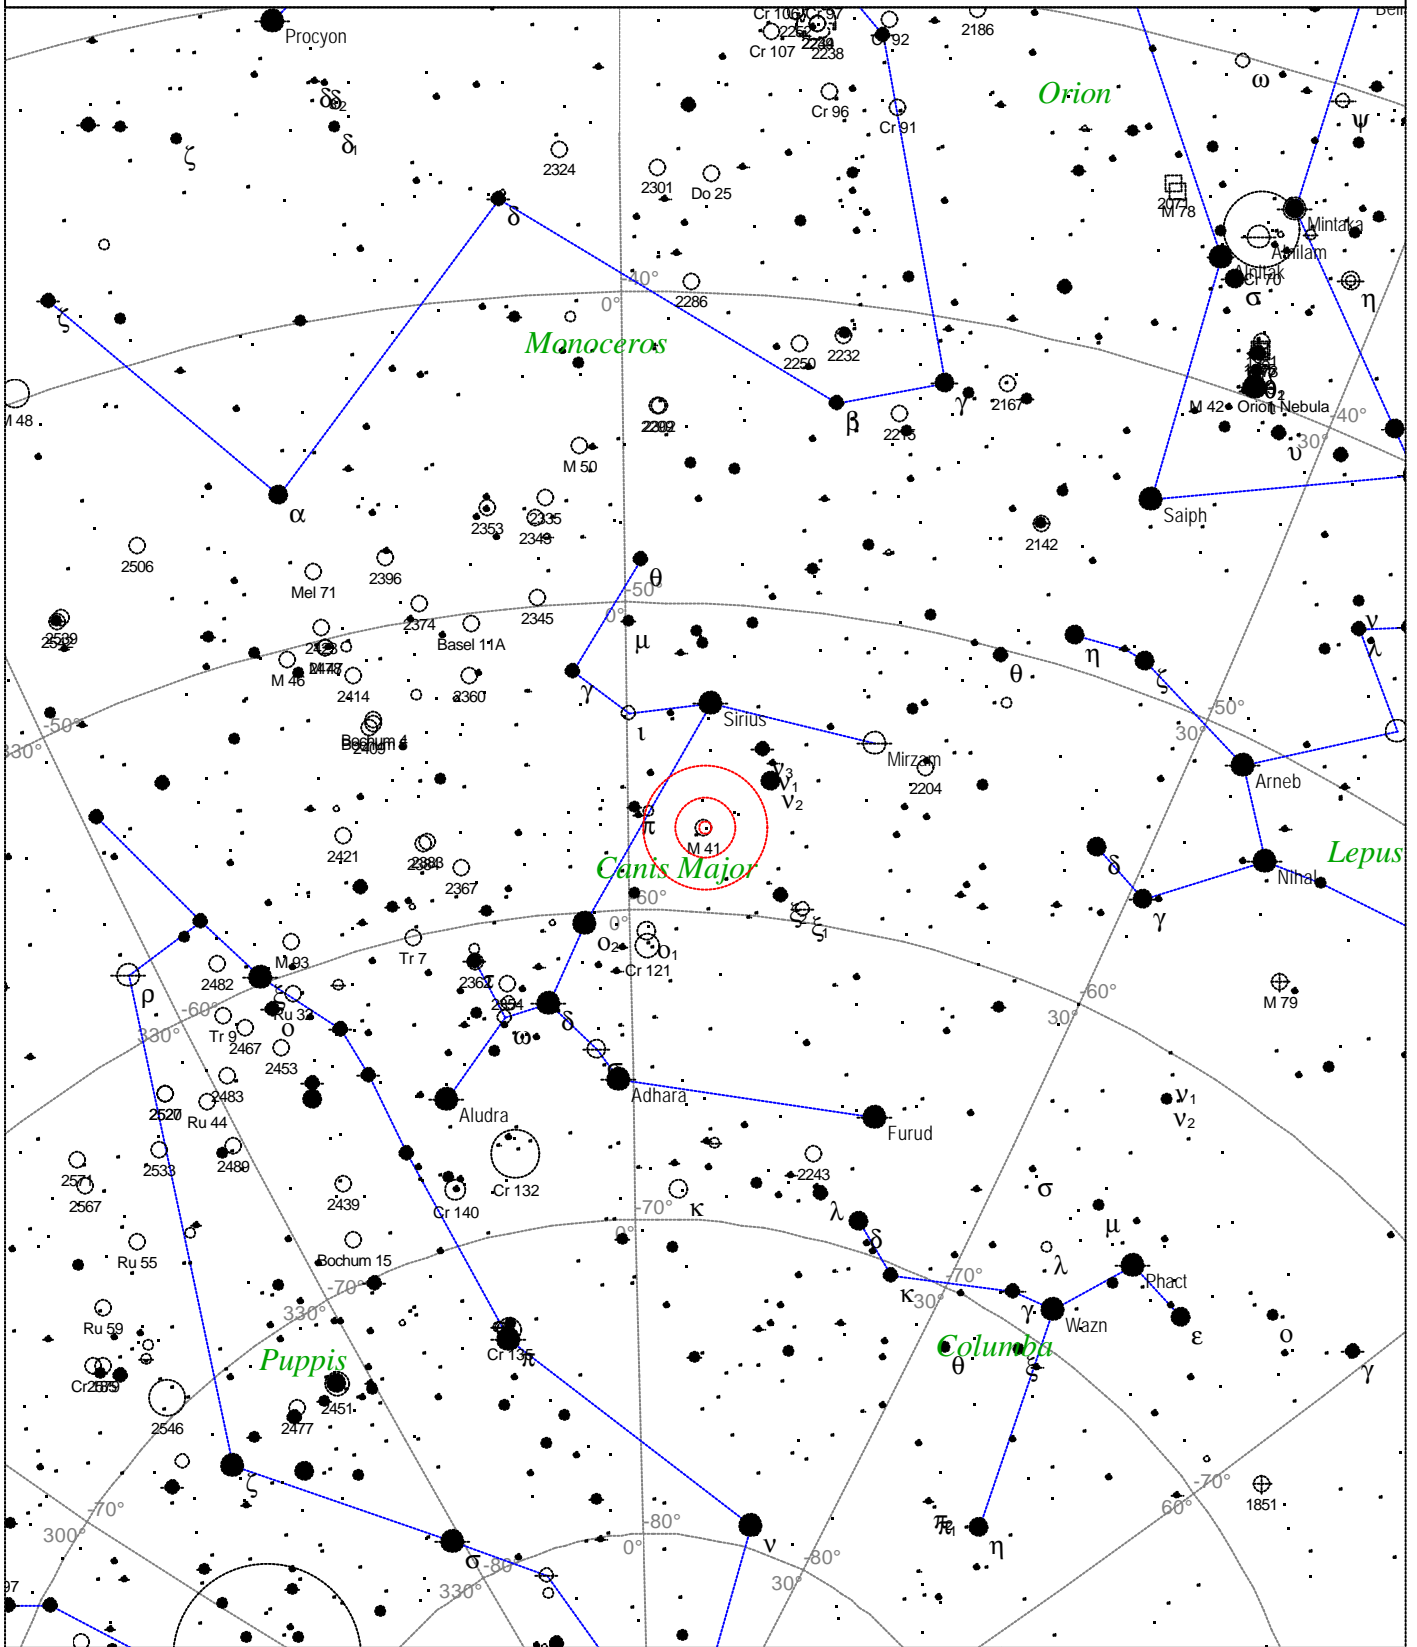

Messier 41 - Open Cluster

STARS

- <3
- 3.5
- 4
- 4.5
- 5
- 5.5
- 6
- 6.5
- >7

SYMBOLS

- Multiple star
- Variable star
- ☄ Comet
- ☐ Galaxy
- ☐ Bright nebula
- ☐ Dark nebula
- ⊕ Globular cluster
- Open cluster
- ⊕ Planetary nebula
- ☒ Quasar
- △ Radio source
- × X-ray source
- Other object

Messier 41 - Open cluster
 Magnitude: 4.5
 Size: 38.0'
 Right ascension: 6h 46m 6s
 Declination: -20° 45' 8"
 Constellation: Canis Major

Local Time: 19:40:11 12-Sep-2002
 Location: 53° 27' 0" N 2° 31' 0" W

UTC: 19:40:11 12-Sep-2002
 RA: 6h46m06s Dec: -20° 45' Field: 45.0°

Sidereal Time: 18:56:39
 Julian Day: 2452530.3196