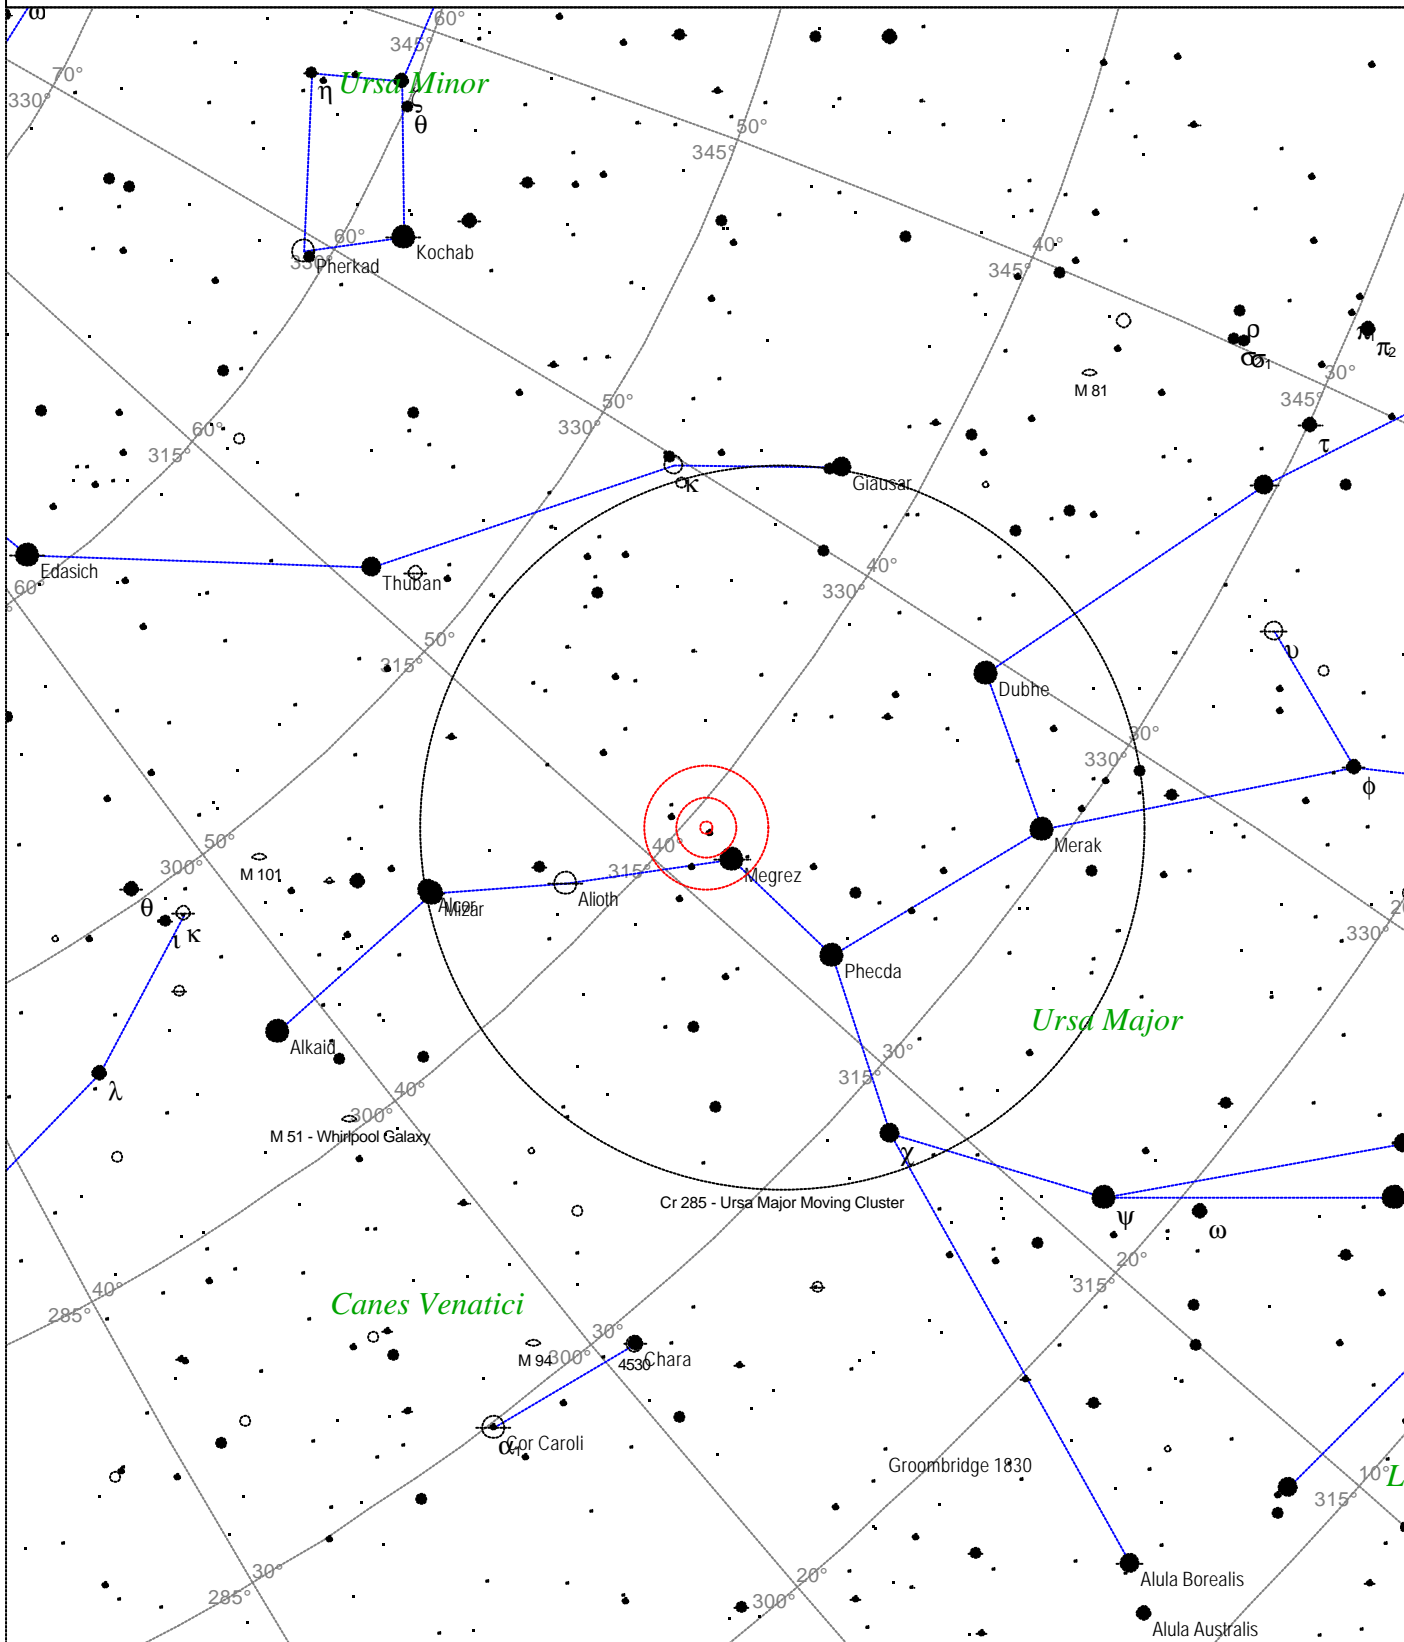

Messier 40

STARS		SYMBOLS			<i>Messier 40 - Star</i> Magnitude: 9.0 Right ascension: 12h 21m 59s Declination: +58° 5' 21" Constellation: Ursa Major
● <3	· 6	● Multiple star	□ Dark nebula	△ Radio source	
● 3.5	· 6.5	○ Variable star	⊕ Globular cluster	× X-ray source	
● 4	· >7	☄ Comet	○ Open cluster	○ Other object	
● 4.5		☉ Galaxy	⊕ Planetary nebula		
● 5		□ Bright nebula	☉ Quasar		
● 5.5					

Local Time: 19:40:11 12-Sep-2002
 Location: 53° 27' 0" N 2° 31' 0" W

UTC: 19:40:11 12-Sep-2002
 RA: 12h21m59s Dec: +58° 05' Field: 45.0°

Sidereal Time: 18:56:39
 Julian Day: 2452530.3196