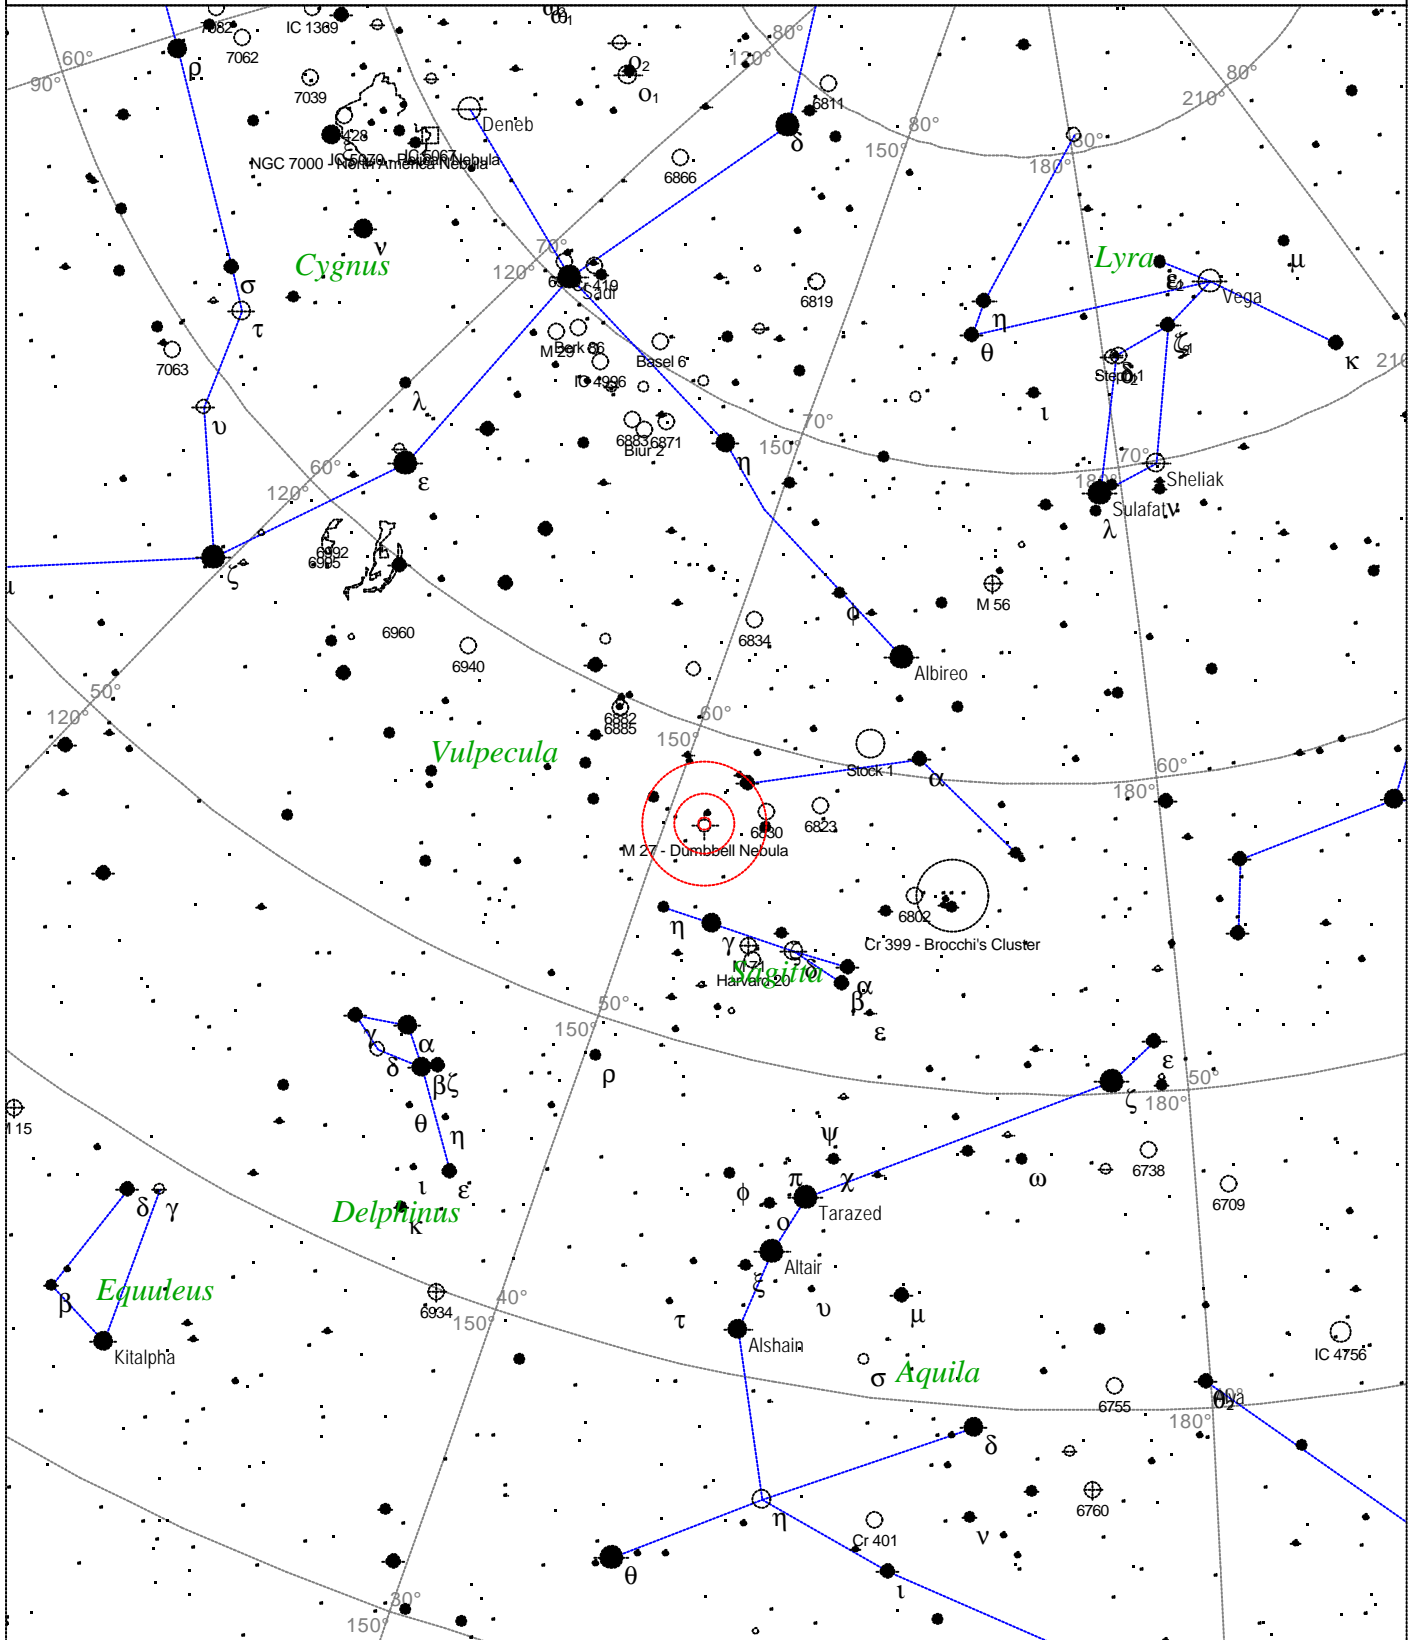

Messier 27 - Dumbbell Nebula

STARS		SYMBOLS			<i>Messier 27 - Dumbbell Nebula</i> Type of object: Planetary nebula Magnitude: 7.6 Size: 5.8' Right ascension: 19h 59m 43s Declination: +22° 43' 50" Constellation: Vulpecula
● <3	· 6	● Multiple star	◻ Dark nebula	△ Radio source	
● 3.5	· 6.5	○ Variable star	⊕ Globular cluster	× X-ray source	
● 4	· >7	☄ Comet	○ Open cluster	○ Other object	
● 4.5		☾ Galaxy	⊕ Planetary nebula		
● 5		◻ Bright nebula	☄ Quasar		
● 5.5					

Local Time: 19:39:25 12-Sep-2002 UTC: 19:39:25 12-Sep-2002 Sidereal Time: 18:55:53
 Location: 53° 27' 0" N 2° 31' 0" W RA: 19h59m43s Dec: +22° 43' Field: 45.0° Julian Day: 2452530.3190