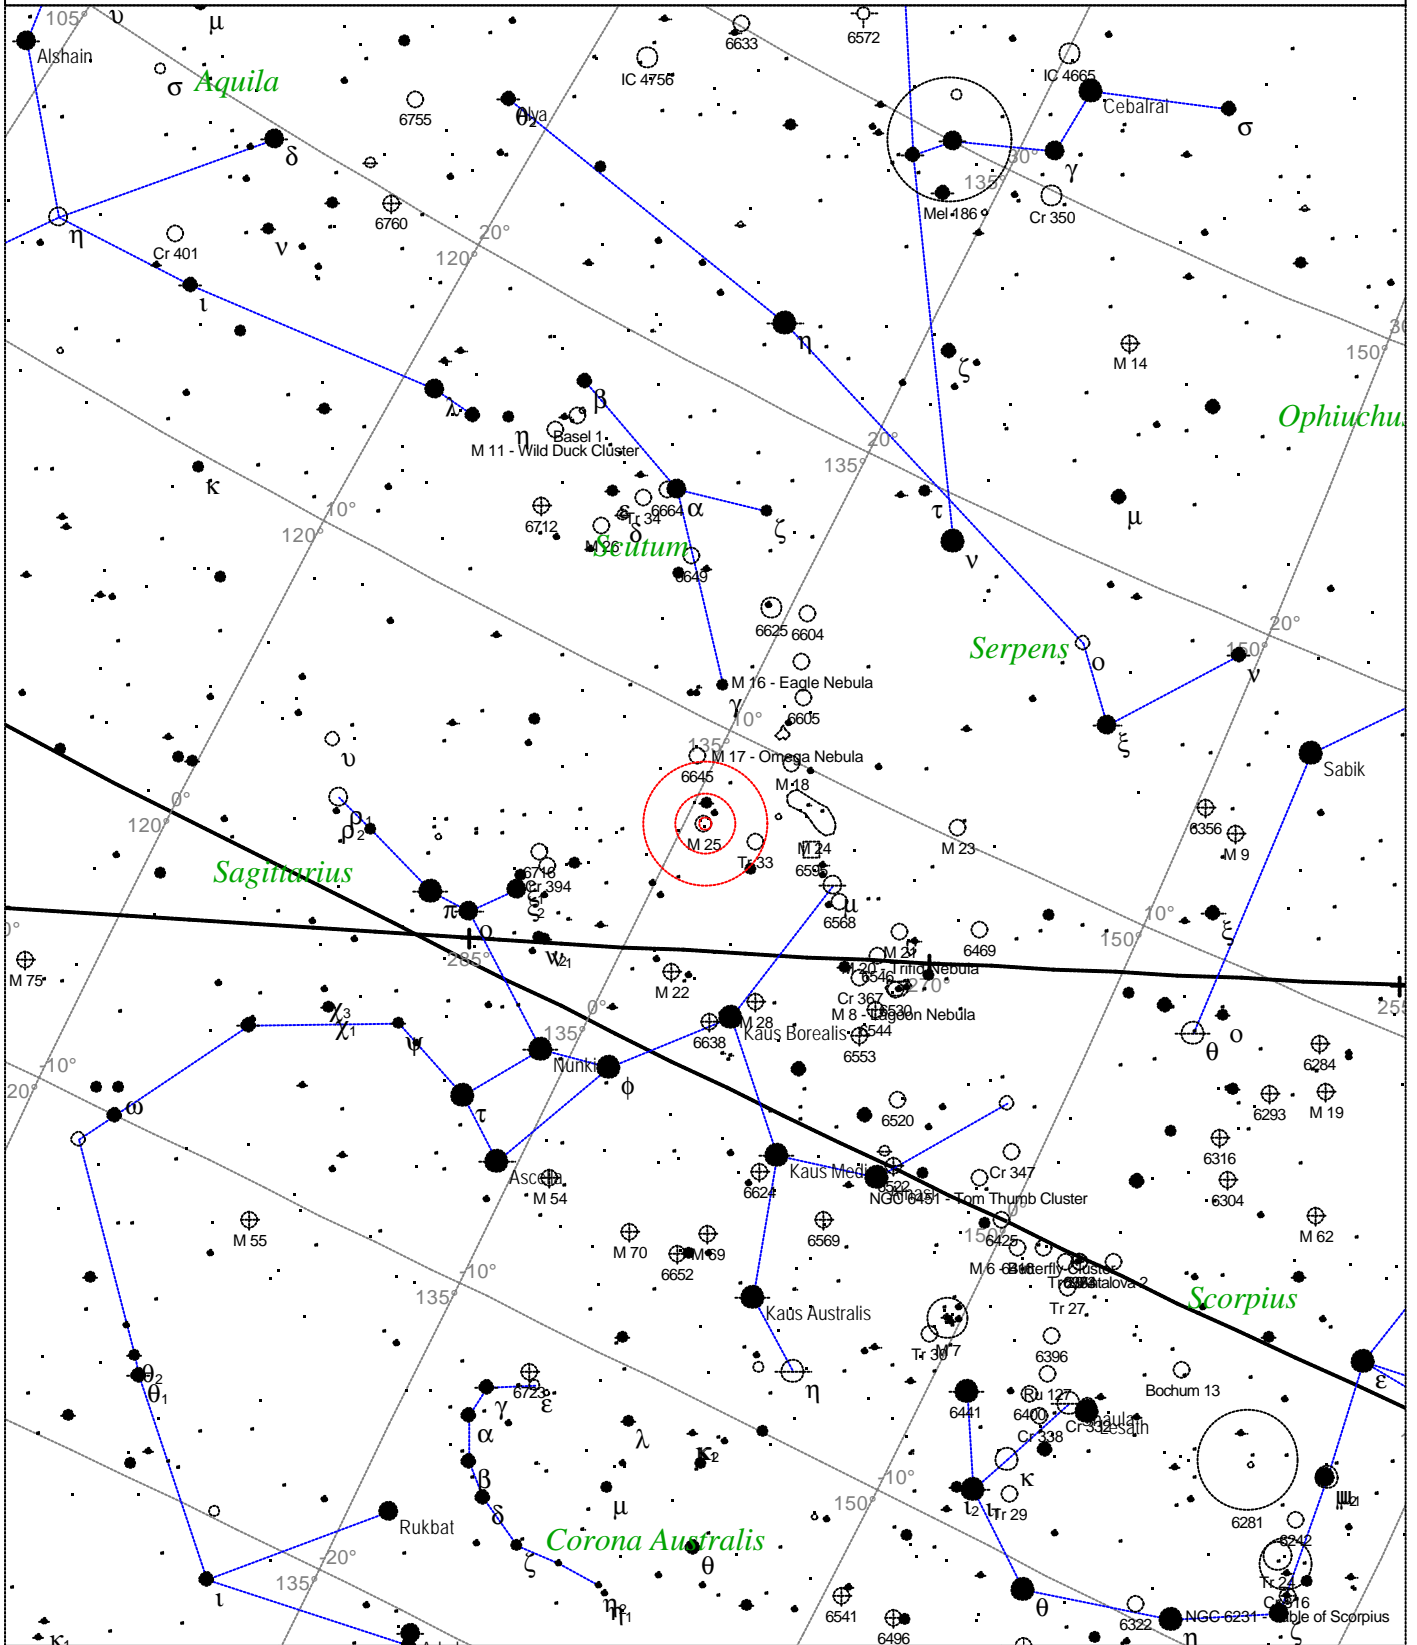

# Messier 25 - Open Cluster

STARS		SYMBOLS			Messier 25 - Open cluster Magnitude: 4.6 Size: 29.0' Right ascension: 18h 31m 56s Declination: -19° 6' 49" Constellation: Sagittarius
● <3	· 6	● Multiple star	◻ Dark nebula	△ Radio source	
● 3.5	· 6.5	○ Variable star	⊕ Globular cluster	× X-ray source	
● 4	· >7	☄ Comet	○ Open cluster	○ Other object	
● 4.5		☄ Galaxy	♁ Planetary nebula		
● 5		◻ Bright nebula	☄ Quasar		
● 5.5					

Local Time: 16:06:39 12-Sep-2002      UTC: 16:06:39 12-Sep-2002      Sidereal Time: 15:22:32  
 Location: 53° 27' 0" N 2° 31' 0" W      RA: 18h31m56s Dec: -19° 06' Field: 45.0°      Julian Day: 2452530.1713