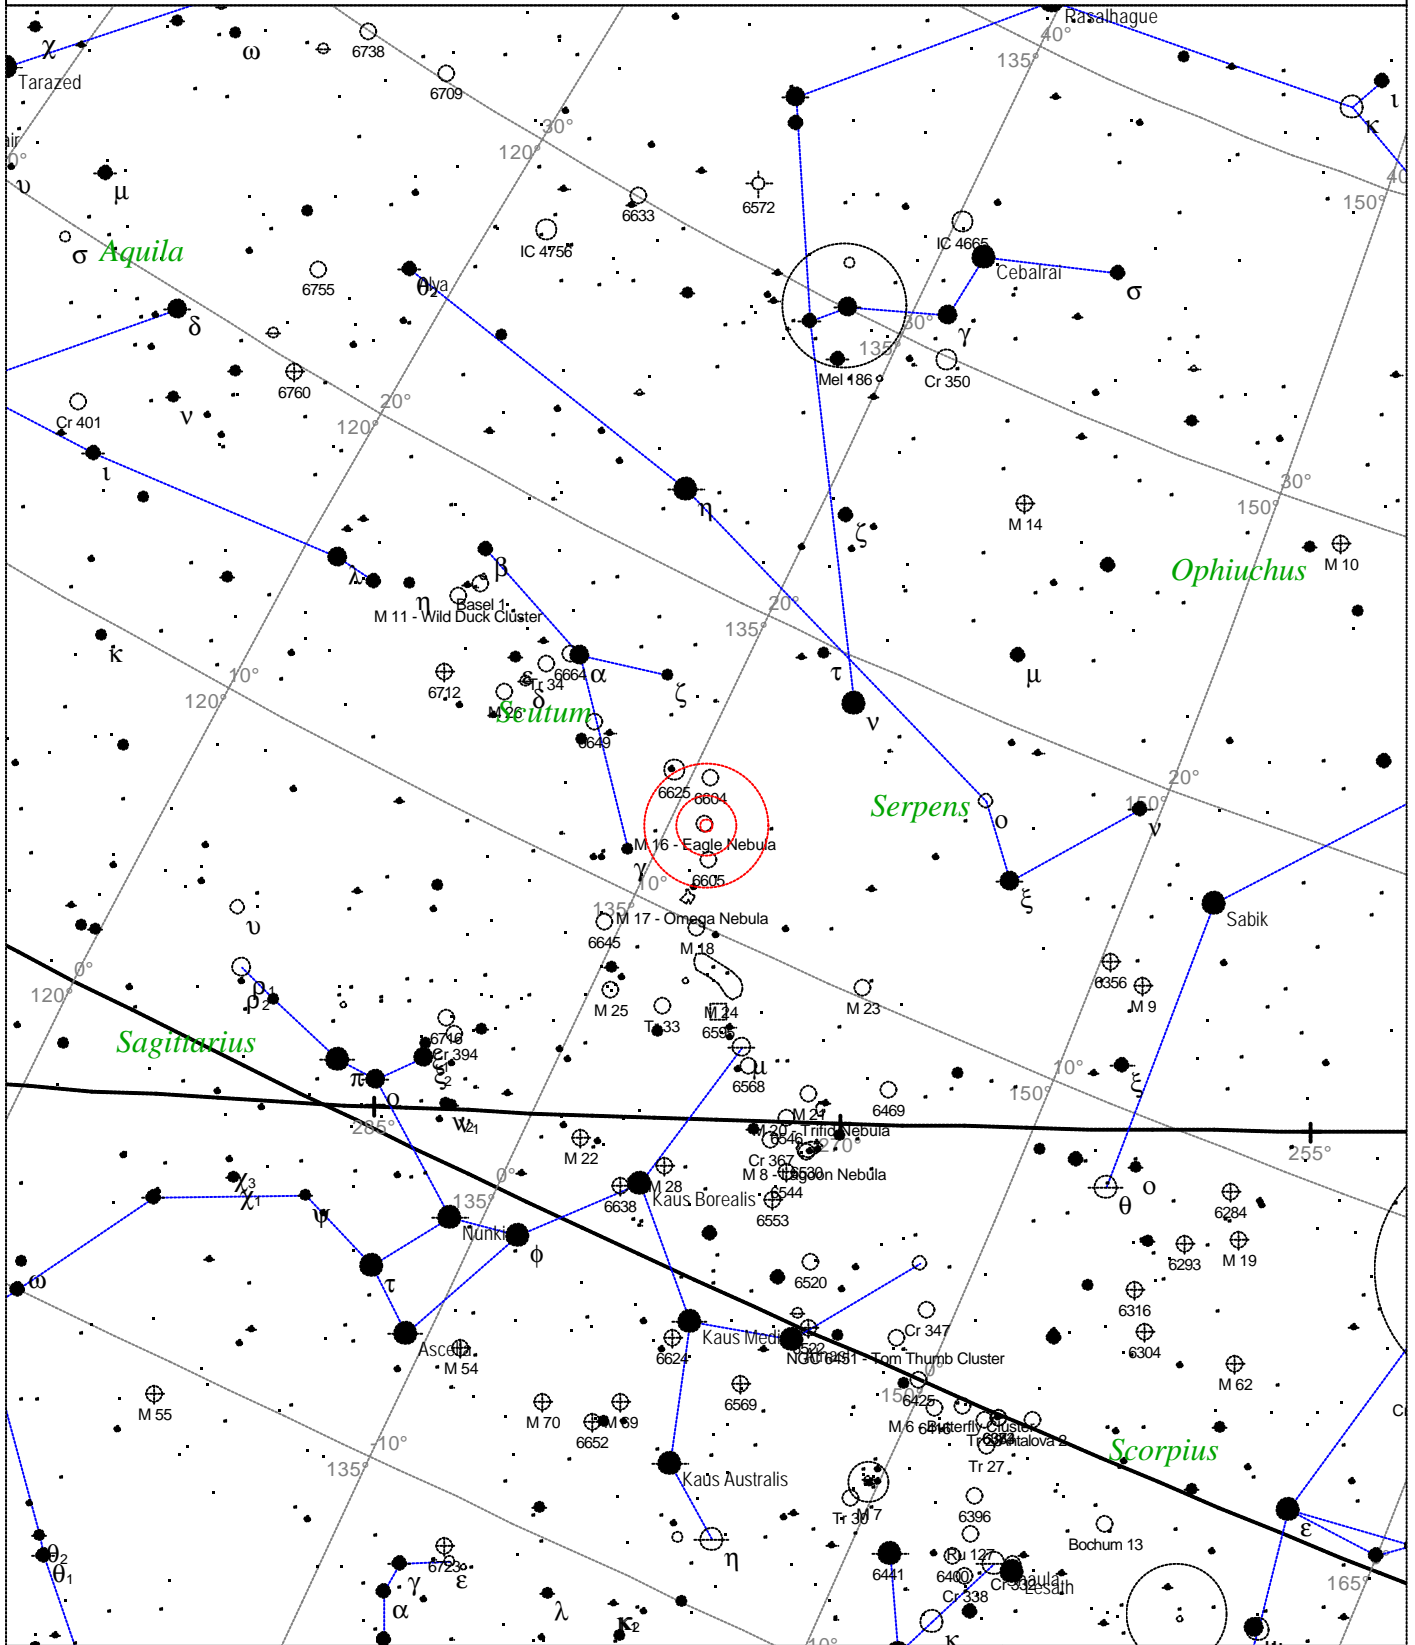

Messier 16 - Eagle Nebula

<p>STARS</p> <ul style="list-style-type: none"> ● <3 ● 3.5 ● 4 ● 4.5 ● 5 ● 5.5 ● 6 ● 6.5 ● >7 	<p>SYMBOLS</p> <ul style="list-style-type: none"> ● Multiple star ○ Variable star ☄ Comet ☾ Galaxy □ Bright nebula ◻ Dark nebula ⊕ Globular cluster ○ Open cluster ♁ Planetary nebula ☉ Quasar △ Radio source ✕ X-ray source ○ Other object 	<p>Messier 16 - Eagle Nebula Type of object: Open cluster Magnitude: 6.0 Size: 7.0' Right ascension: 18h 18m 56s Declination: -13° 46' 56" Constellation: Serpens</p>
---	---	---

Local Time: 16:06:39 12-Sep-2002
 Location: 53° 27' 0" N 2° 31' 0" W

UTC: 16:06:39 12-Sep-2002
 RA: 18h18m56s Dec: -13° 46' Field: 45.0°

Sidereal Time: 15:22:32
 Julian Day: 2452530.1713