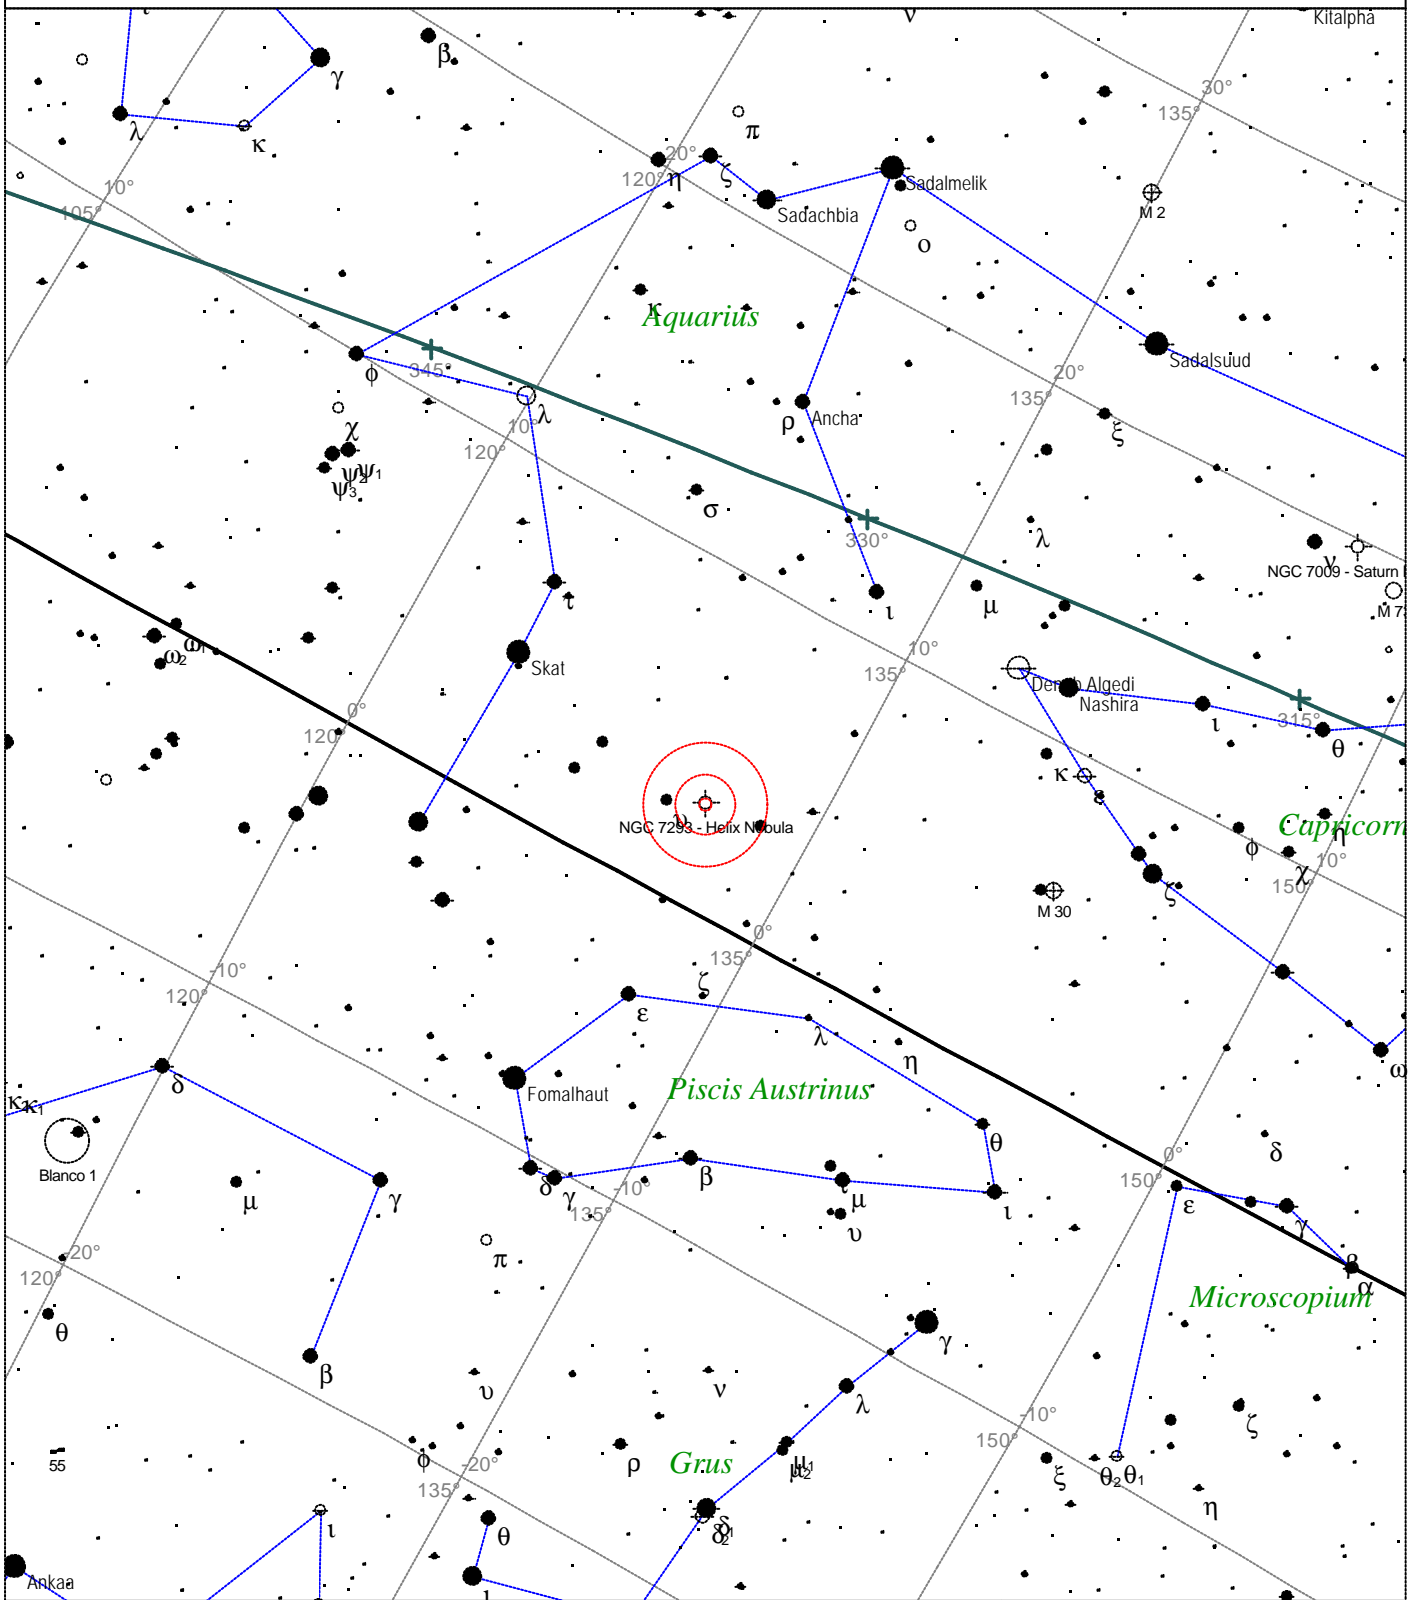

Caldwell 63 - Helix Nebula

<p>STARS</p> <ul style="list-style-type: none"> ● <3 ● 3.5 ● 4 ● 4.5 ● 5 ● 5.5 ● 6 ● 6.5 ● >7 	<p>SYMBOLS</p> <ul style="list-style-type: none"> ● Multiple star ○ Variable star ☄ Comet ☾ Galaxy □ Bright nebula □ Dark nebula ⊕ Globular cluster ○ Open cluster ⊕ Planetary nebula ☄ Quasar △ Radio source × X-ray source ○ Other object 	<p><i>Caldwell 63 - NGC 7293</i> Popular name: <i>Helix Nebula</i> Type of object: <i>Planetary nebula</i> Magnitude: 6.5 Size: 12.8' Right ascension: 22h 29m 48s Declination: -20° 49' 24" Constellation: <i>Aquarius</i></p>
---	---	--

Local Time: 19:40:11 12-Sep-2002	UTC: 19:40:11 12-Sep-2002	Sidereal Time: 18:56:39
Location: 53° 27' 0" N 2° 31' 0" W	RA: 22h29m48s Dec: -20° 49' Field: 45.0°	Julian Day: 2452530.3196