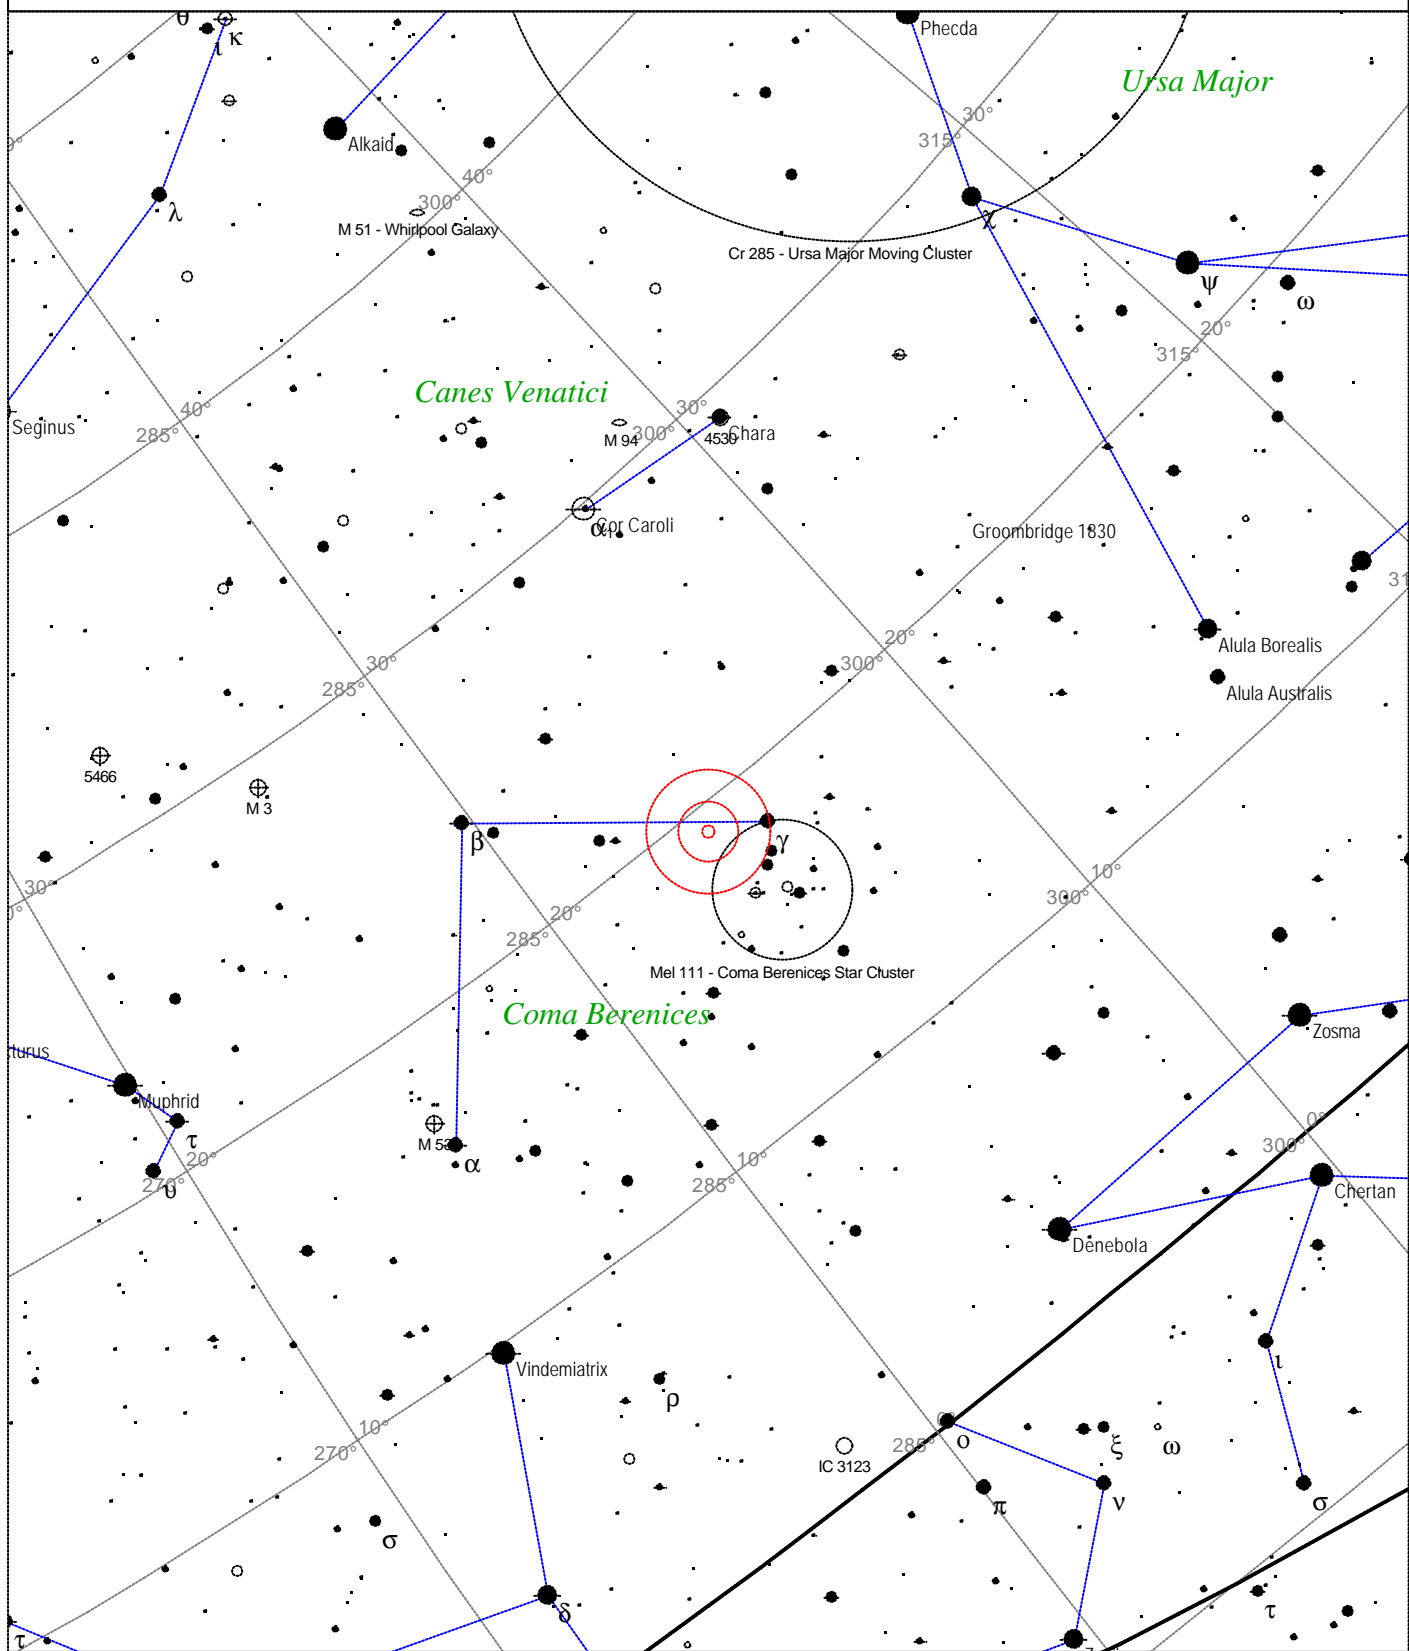

Caldwell 36 - NGC 4559

STARS	SYMBOLS			Caldwell 36 - NGC 4559 Type of object: Galaxy Magnitude: 10.3 Surface brightness: 13.0 mag/sq arcmin Size: 11.0'x4.9' Position angle: 150° Right ascension: 12h 36m 4s Declination: +27° 56' 55"
<ul style="list-style-type: none"> ● <3 ● 3.5 ● 4 ● 4.5 ● 5 ● 5.5 	<ul style="list-style-type: none"> ● Multiple star ○ Variable star ☄ Comet ☾ Galaxy □ Bright nebula 	<ul style="list-style-type: none"> □ Dark nebula ⊕ Globular cluster ○ Open cluster ♁ Planetary nebula ☄ Quasar 	<ul style="list-style-type: none"> △ Radio source ✕ X-ray source ○ Other object 	

Local Time: 19:40:11 12-Sep-2002 UTC: 19:40:11 12-Sep-2002 Sidereal Time: 18:56:39
 Location: 53° 27' 0" N 2° 31' 0" W RA: 12h36m04s Dec: +27° 56' Field: 45.0° Julian Day: 2452530.3196