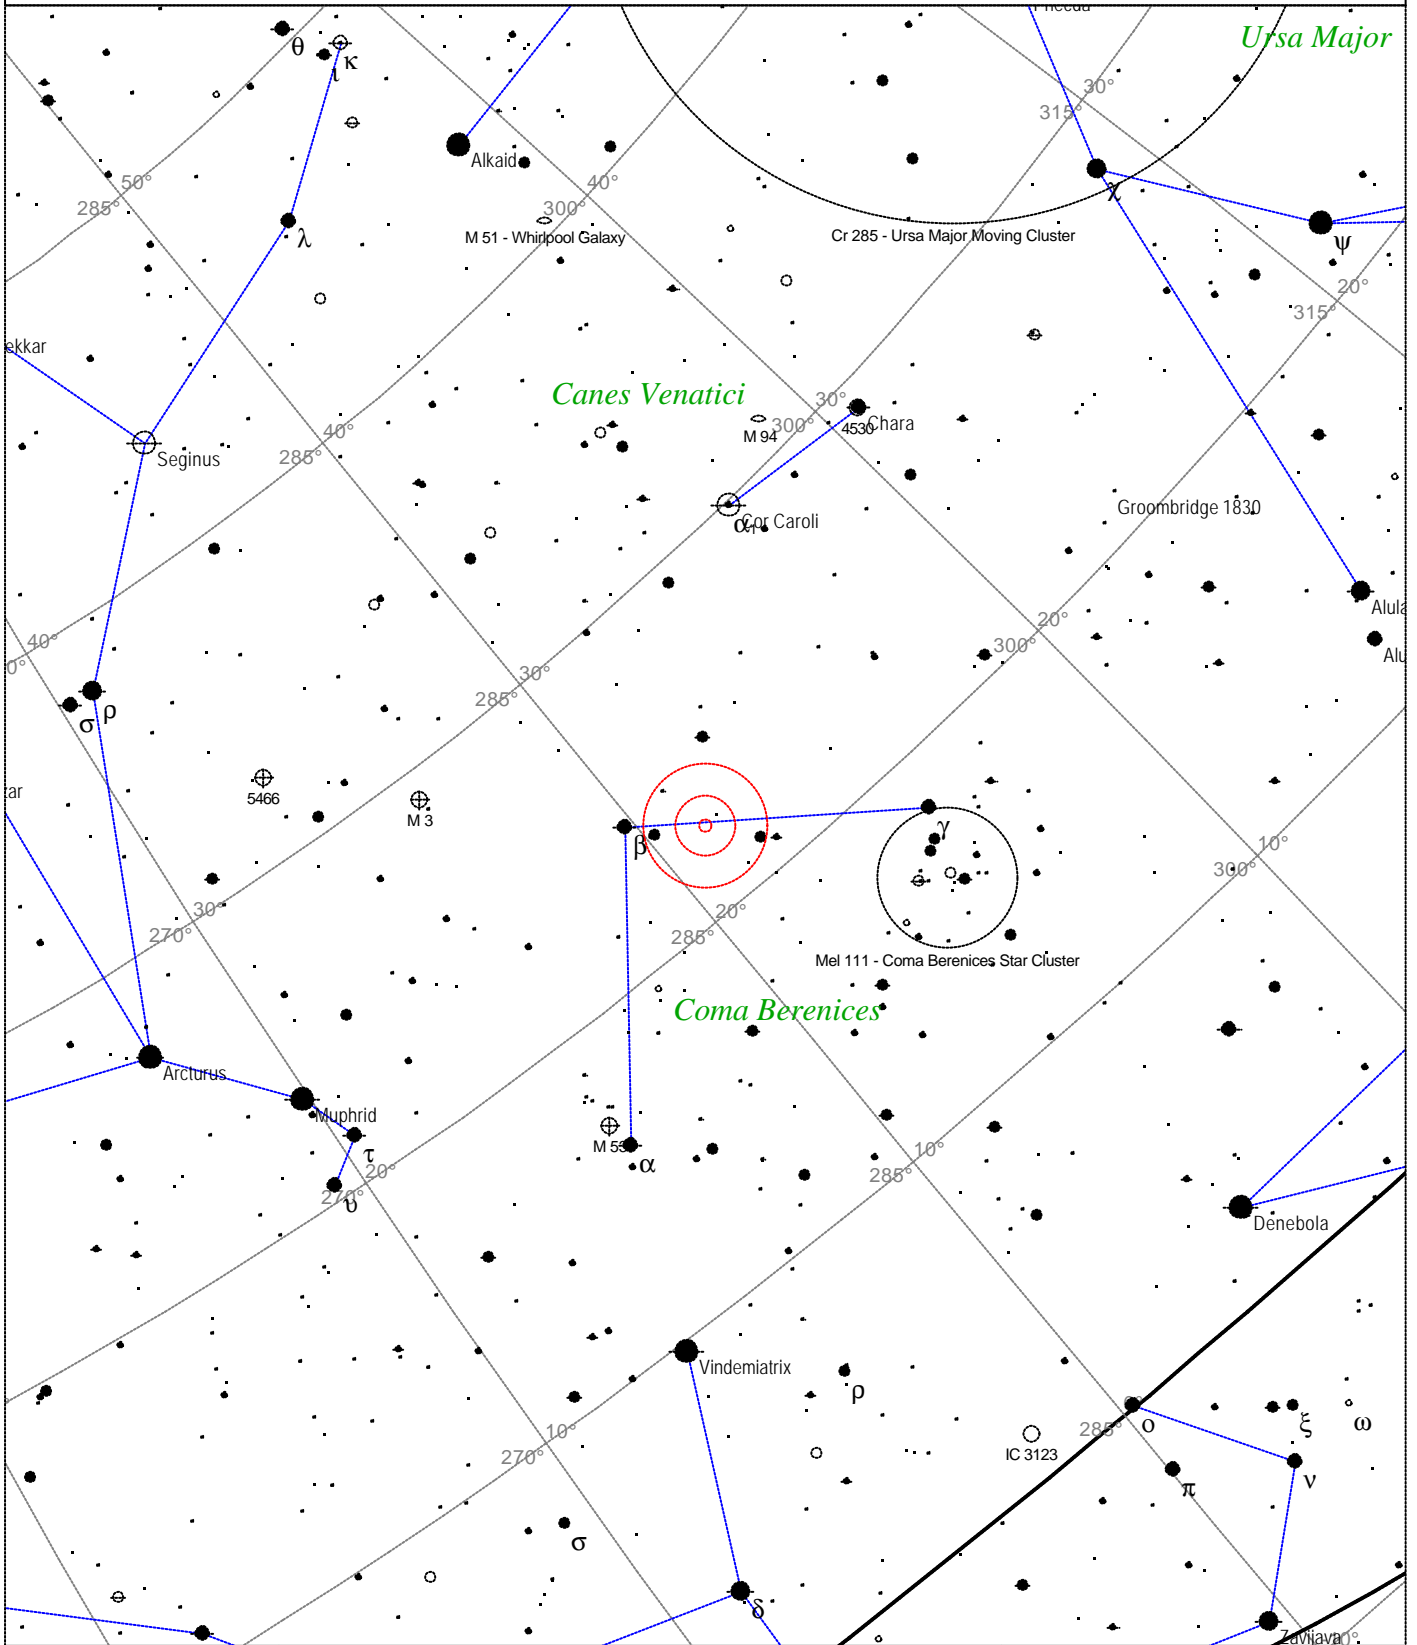

Caldwell 35 - NGC 4889

STARS		SYMBOLS			Caldwell 35 - NGC 4889
● <3	· 6	● Multiple star	□ Dark nebula	△ Radio source	
● 3.5	· 6.5	○ Variable star	⊕ Globular cluster	× X-ray source	
● 4	· >7	☄ Comet	○ Open cluster	○ Other object	
● 4.5		☄ Galaxy	⊕ Planetary nebula		
● 5		□ Bright nebula	☄ Quasar		
● 5.5					

Local Time: 19:40:11 12-Sep-2002
 Location: 53° 27' 0" N 2° 31' 0" W

UTC: 19:40:11 12-Sep-2002
 RA: 13h00m14s Dec: +27° 57' Field: 45.0°

Sidereal Time: 18:56:39
 Julian Day: 2452530.3196